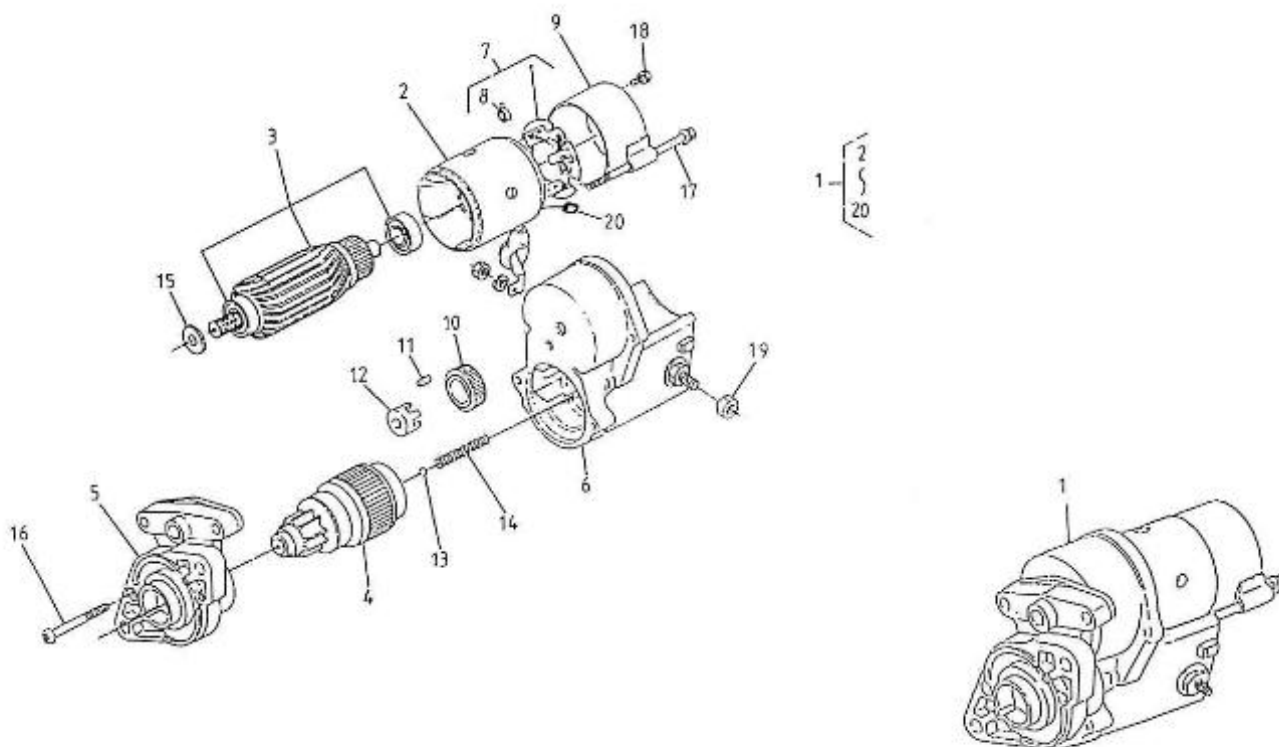

3.110HE STANDARD ENGINE / STATER - DETAILS

Part number	Item	Désignation article	Quantity
970517303	1	STARTER,MOTOR 12V 1,0KW 1P	1
970517302	2	STATOR,4.110	1
970517304	3	ROTOR,STARTER 4.110	1
970517305	4	PINION,STARTER	1
970517307	5	FRAME,DRIVE END-STARTER MOTOR	1
970517306	6	HOLDER,MAGNET SWITCH	1
970517317	7	HOLDER,BRUSH	1
970517318	8	SPRING,BRUSH	4
970517312	9	FRAME,END STARTER MOTOR 4.110H	1
970517313	10	GEAR,2 STARTER MOTOR 4.110	1
970517314	11	ROLLER,STARTER MOTOR 4.110	5
970517315	12	BUSHING,PLASTIC (STARTER MOTOR	1
970517316	13	BHEARING,BALL STARTER MOTOR	1
970517319	14	SPRING,STARTER MOTOR 4.110	1
970517320	15	WASHER,FELT	1
970517321	16	SCREW	2
970303964	17	BOLT	2
970517323	18	BOLT	2
970517324	19	NUT,STATER 4.110	1
970303957	20	BRUSH	2