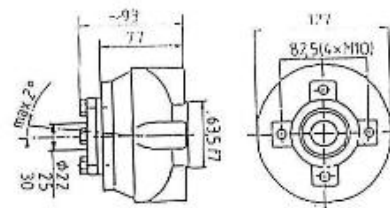

3.110HE STANDARD ENGINE / COUPLING

4" MAX. TORQUE 18 Kgm, 2,5HP/100 RPM

Part number	Item	Désignation article	Quantity
970300733	1	FLEXIBLE COUPLING 4 P	1
970301226	4	""CONE,CLAMPING 4"" 22""	1
970301104	5	""CONE,CLAMPING 4"" 25""	1
970301105	6	""CONE,CLAMPING 4"" 30""	1
970301221	8	COUPLING	1
970609157	9	BOLT,SOCK M10X 55	4
970119143	10	NUT, M10	4
970119136	11	WASHER,SPRING D10	4
970621020	12	STUD,M10X 22	4
970409603	13	BOLT,HEX M 8X 25	6
970307180	14	FLEXIBLE COUPLING	1
970307181	15	FLEXIBLE COUPLING	1
970307182	16	FLEXIBLE COUPLING	1
970307183	17	FLEXIBLE COUPLING	1
970307184	18	FLEXIBLE COUPLING	1
970307185	19	FLEXIBLE COUPLING	1
970307186	20	FLANGE	1
970307187	21	FLANGE	1