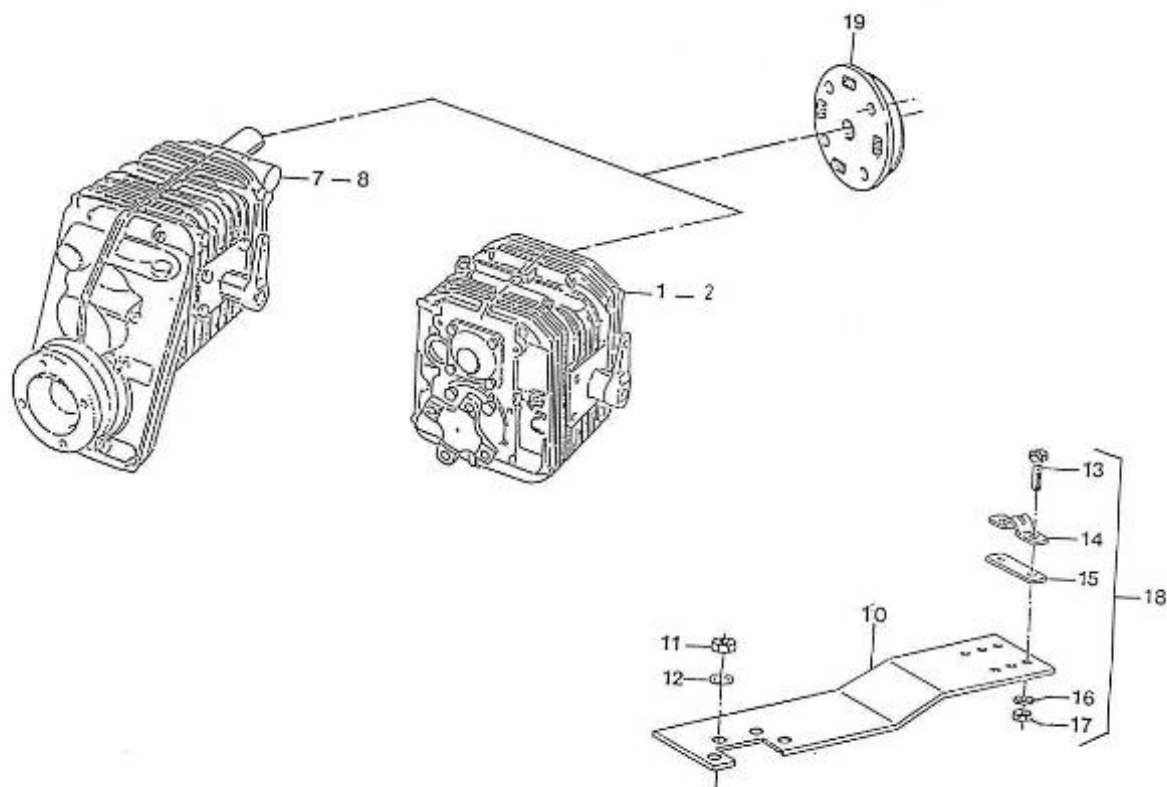

3.110HE STANDARD ENGINE / GEAR BOX

Part number	Item	Désignation article	Quantity
970776012	2	GEARBOX,HBW100 -2,72R	1
970300373	10	SUPPORT,CONTROL HBW	1
970027322	11	NUT,M 8	2
970119139	12	WASHER,CORRUGATED D8	2
970300317	13	BOLT,HEX M 5X 16	2
QCC33010TF	14	THREADING COLLAR JACKET 33C	1
QCC33014TF	15	COUNTER PLATE 33/43C	1
970300318	16	WASHER,SPRING D 5	2
970609904	17	NUT,M 5	2
970835020	18	CLAMP	1
970776050	19	DAMPERPLATE,121 DIN	1