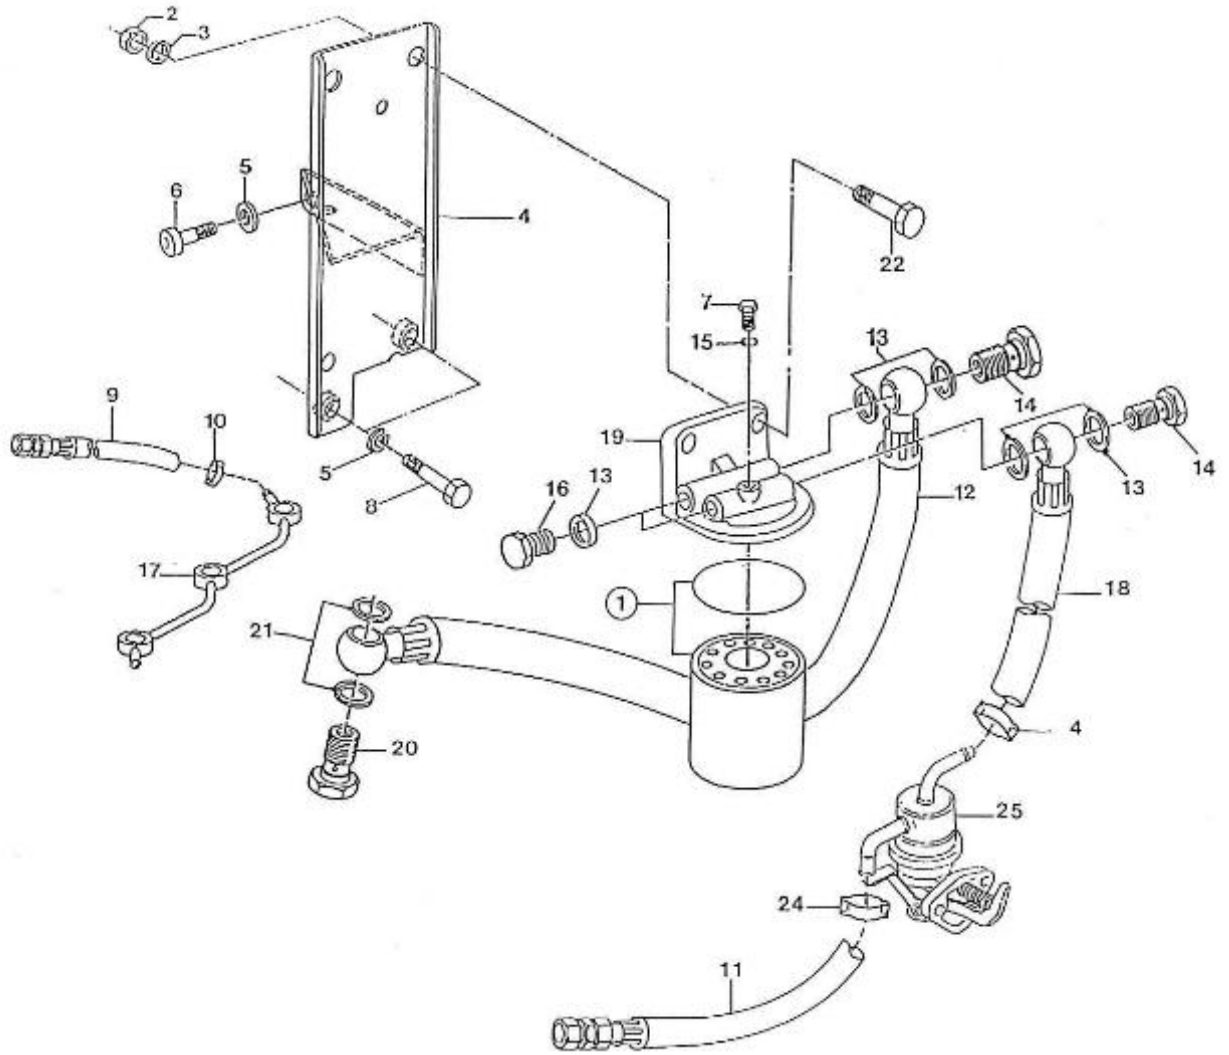

3.110HE STANDARD ENGINE / FUEL FILTER

Part number	Item	Désignation article	Quantity
970622350	1	FILTER,FUEL	1
970119143	2	NUT, M10	2
970119136	3	WASHER,SPRING D10	2
970302604	4	SUPPORT,FUEL FILTER S5	1
970119149	5	WASHER, SPRING D 6	3
970604615	6	BOLT,SOCK M 6X 20	1
970832061	7	BOLT	1
970302584	8	BOLT,HEX M 6X 60	2
970300293	9	HOSE,FUEL RETURN CPL.	1
970310171	10	CLAMP	1
970302330	11	HOSE,FUEL SUPPLY CPL.	1
970302586	12	HOSE,FUEL SUPPLY INJ.PUMP CPL.	1
970300306	13	GASKET,RING D14	6
970432515	14	BOLT,BANJO M14X1,5	2
970300288	15	GASKET,M8	1
970875506	16	PLUG	2
970304117	17	ASSY PIPE,OVER FLOW	1
970302587	18	HOSE,FUEL SUPPLY FILTER CPL. (	1
970302494	19	SUPPORT,FUEL FILTER ELEMENT H-	1
970304066	20	BOLT,BANJO	1
970300430	21	GASKET,RING D10	2
970635508	22	BOLT,HEX M10X 25	2
970302585	24	CLAMP,TWO-EAR 11-13	2
970302831	25	PUMP,FUEL FEED CPL.4.150	1