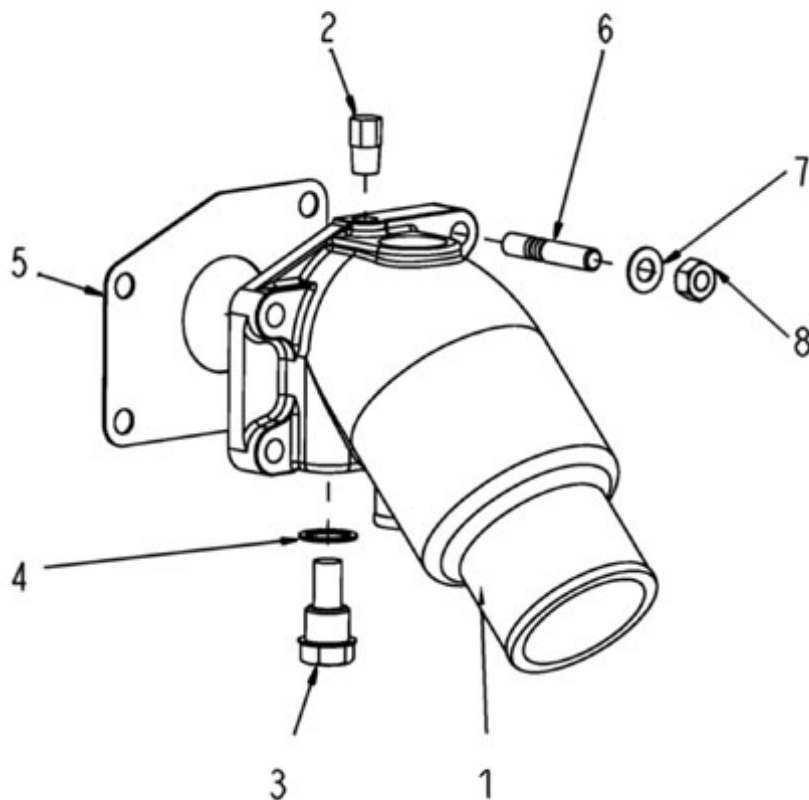

3.110HE STANDARD ENGINE / EXHAUST ELBOW

Part number	Item	Désignation article	Quantity
970301706APR	1	MIXER	1
970307265	2	PLUG,HEX 1/8	1
970494635	3	ANODE,ZINC CPL M16X1,5	1
970300199	4	GASKET,RING D16	1
970301710	5	GASKET,MIXER 4.190	1
970307249	6	STUD	1
970300374	6	STUD,M 8X 30	3
970119139	7	WASHER,CORRUGATED D8	4
970027322	8	NUT,M 8	4