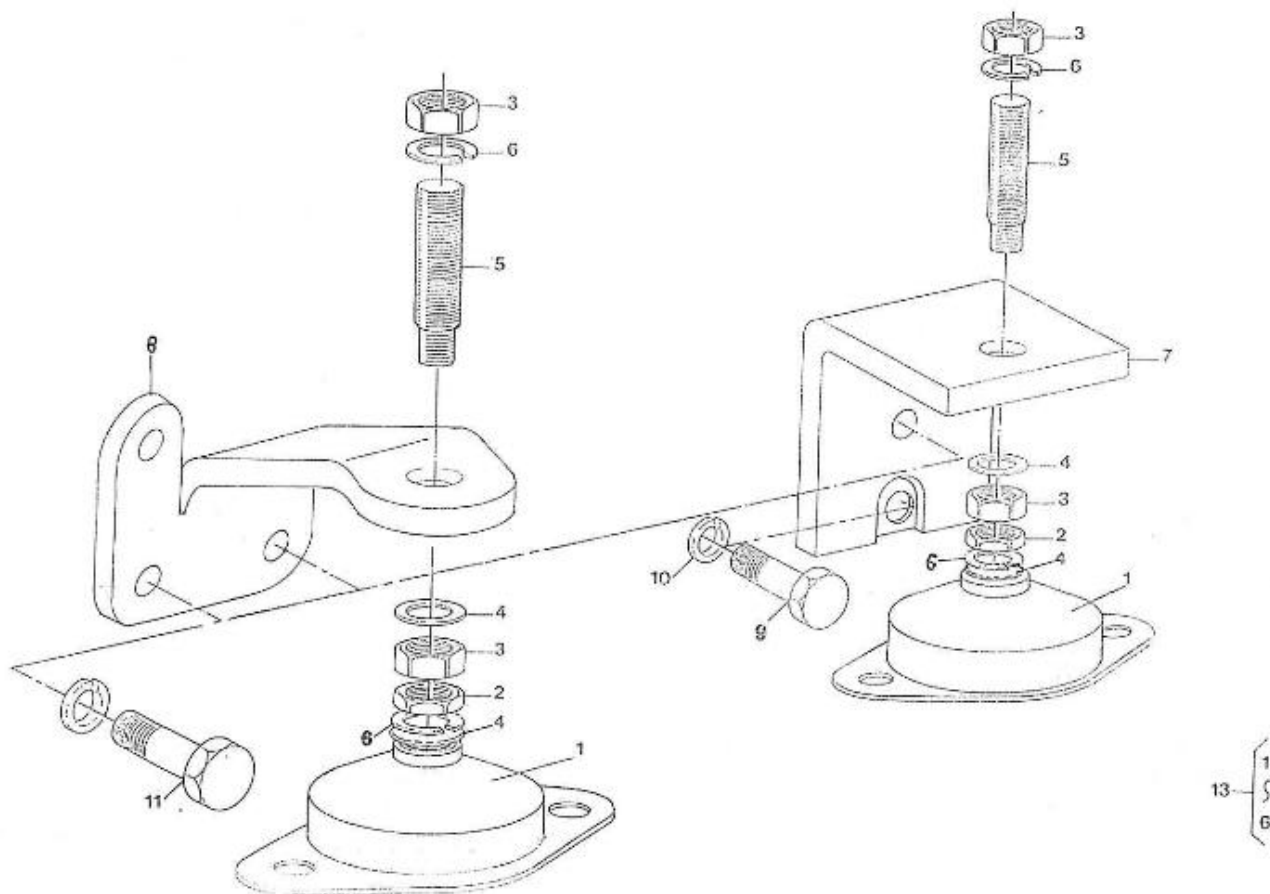

Part number	Item	Désignation article	Quantity
970307198	1	ELASTIC MOUNT	4
970649109	2	WASHER,SPRING D16	4
970302271	3	NUT,M16X1,5	8
970649108	4	WASHER,PLAIN D16	4
970119136	6	WASHER,SPRING D10	10
970307098	7	SUPPORT, MOUNT	2
970307099	8	SUPPORT, MOUNT	2
970499051	9	BOLT,HEX M10X1,25X 30	10