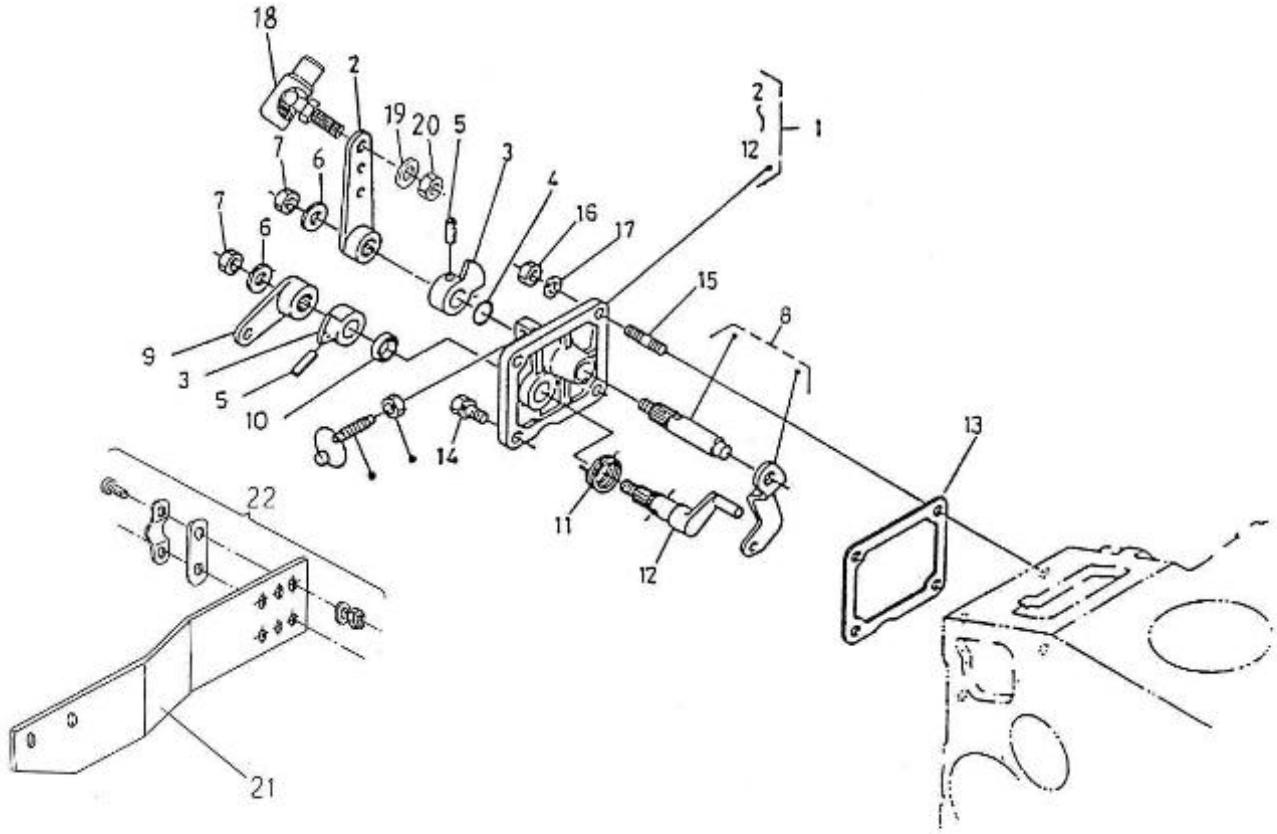

3.110HE STANDARD ENGINE / ACCELERATOR

Part number	Item	Désignation article	Quantity
970302853	1	PLATE,CONTROL CPL.4.150	1
970302854	2	LEVER,SPEED CONTROL	1
970302855	3	LEVER,SPEED CONTROL	2
970302856	4	O-RING	1
970151130	5	PIN,SPRING RETAINER	2
970302857	6	WASHER,PLAIN	2
970302858	7	NUT	2
970302859	8	LEVER,GOVERNOR CPL.	1
970302860	9	LEVER,ENGINE STOP	1
970302861	10	SEAL,OIL	1
970302862	11	SPRING,RETURN LEVER	1
970302863	12	SHAFT,STOP LEVER	1
970302864	13	GASKET	1
970491117	14	BOLT,M 6X 16	2
970492513	15	STUD, M 6X 16	2
970151133	16	NUT,M 6	2
970119149	17	WASHER, SPRING D 6	2
970830124	18	JOINT	1
970119149	19	WASHER, SPRING D 6	1
970635460	20	NUT,M 6	1
970302607	21	SUPPORT,ACC.CONTROL (S5)	1
970835020	22	CLAMP	1