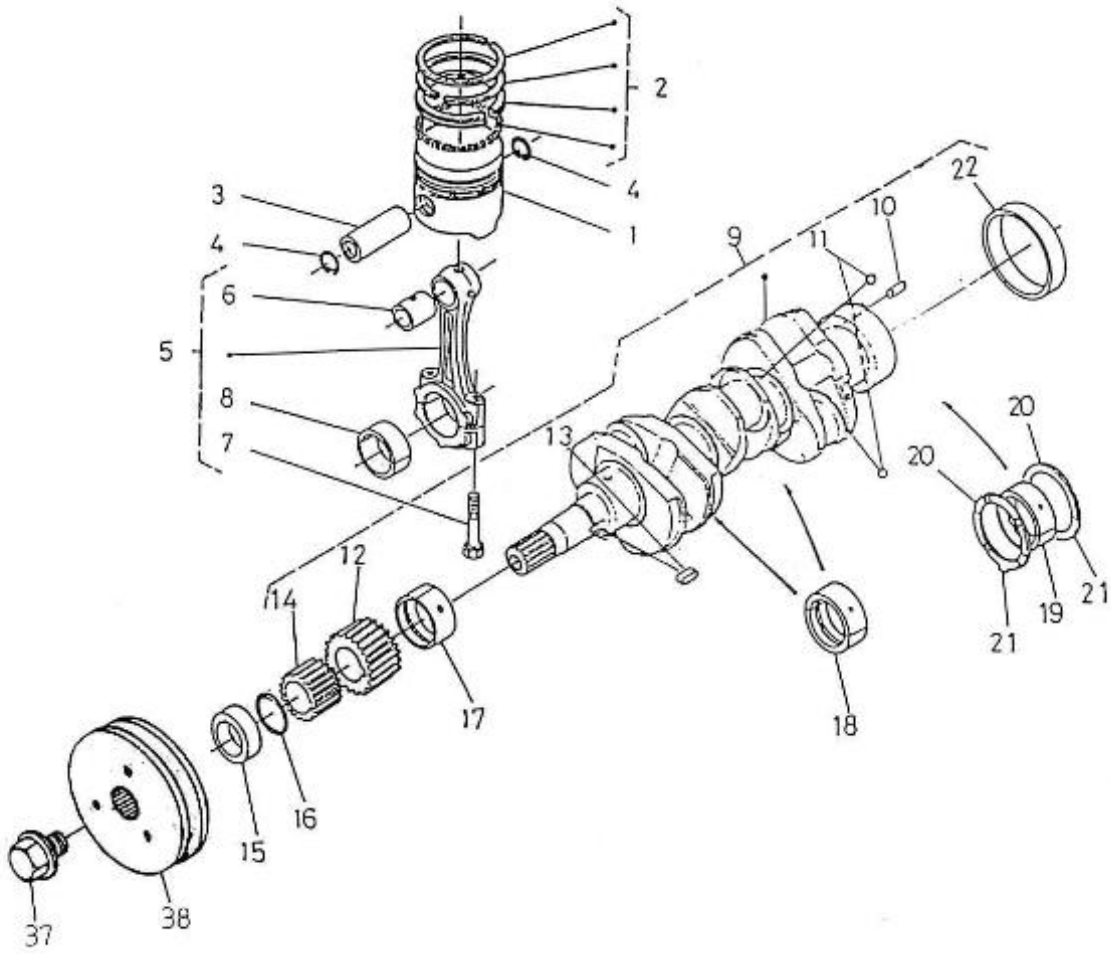

3.110HE STANDARD ENGINE / CRANKSHAFT-PISTONS

Part number	Item	Désignation article	Quantity
970302889	2	SET,PISTON RING STD.4.150	4
970302890	3	PIN,PISTON	4
970302891	4	CIR-CLIP	8
970315488	5	ASSY ROD,CONNECTING	4
970302893	6	BUSH,CONN.ROD	4
970302894	7	BOLT,CONN.ROD	8
970302895	8	METAL,CONN.ROD STD.-SET-	4
970304115	9	COMP CRANKSHAFT	1
970140109	10	PIN, CYLINDRICAL	1
970302897	11	BEARING,BALL	4
970304116	12	GEAR,CRANKSHAFT	1
970302899	13	KEY,FEATHER	1
970302900	14	GEAR,OIL PUMP DRIVE	1
970302902	15	COLLAR,CRANKSHAFT	1
970302903	16	O-RING,CRANKSHAFT 4.150	1
970302904	17	METAL,CRANKSHAFT 1 STD.	1
970302905	18	METAL,CRANKSHAFT 2 STD. -SET-	3
970315453	19	METAL,CRANKSHAFT	1
970301974	20	METAL,SIDE 1	2
970301975	21	METAL,SIDE 2	2
970302901	22	SLEEVE,CRANKSHAFT	1
970302776	23	PISTON,+0,5	4
970302778	24	SET,PISTON RING +0,5	4
970302774	25	METAL,CONN.ROD -0.2MM -SET-	4
970302775	26	METAL,CONN.ROD -0.4MM -SET-	4
970302779	27	METAL,CRANKSHAFT 1 -0,2	1
970302907	28	METAL,CRANKSHAFT 1 -0,4	1
970302908	29	METAL,CRANKSHAFT 2 -0,2 -SET-	3
970302909	30	METAL,CRANKSHAFT 2 -0,4 -SET-	3
970302910	31	METAL,CRANKSHAFT 3 -0,2 -SET-	1
970302911	32	METAL,CRANKSHAFT 3 -0,4 -SET-	1
970307345	33	METAL,SIDE 1-02	2
970302912	34	METAL,SIDE 1 +0,4	2
970302409	35	METAL,SIDE 2 +0,2	2
970302913	36	METAL,SIDE 2 +0,4	2
970307072	37	PULLEY,FAN DRIVE	1
970307073	38	BOLT	1