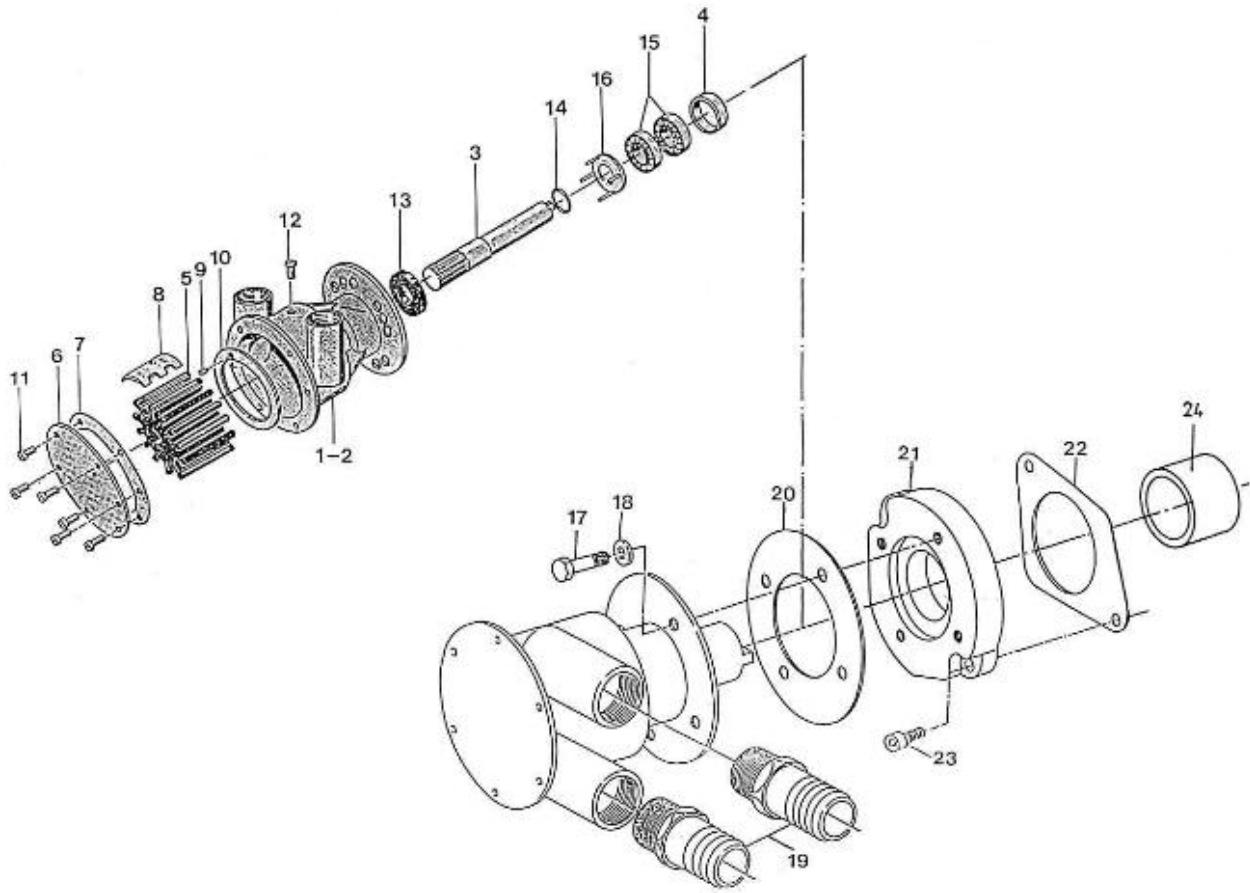

3.110HE STANDARD ENGINE / SEA WATER PUMP - DETAILS

Part number	Item	Désignation article	Quantity
970301725	1	PUMP,WATER F5B-9 4.190	1
970302154	3	SHAFT,WATER PUMP F5B-9	1
970303672	4	GUIDE,WATER PUMP F5B-9000	1
970604530	5	IMPELLER,WATER PUMP F 5B/-9	1
970303673	6	COVER,END W/PUMP F5B-9000	1
970604529	7	GASKET,F5B	1
970303674	8	CAM,WATER PUMP F5B-9000	1
970303675	9	PIN,WATER PUMP F5B-9000	1
970300891	10	PLATE,WEAR W/PUMP F5B-9000	1
970303677	11	SCREW,COVER W/PUMP F5B-9000	6
970303678	12	SCREW,CAM WATER PUMP F5B-9000	1
970614516	13	O-RING SEAL	1
970303679	14	O-RING,WATER PUMP F5B-9000	1
970770251	15	BEARING,BAIL WATER PUMP F5B-90	2
970303680	16	WASHER,WATER PUMP F5B-9000	1
970439910	17	BOLT,HEX M 6X 16	4
970609602	18	WASHER,CORRUGATED D 6	4
970604515	19	CONNECTION,HOSE HBW-20	2
970614511	20	GASKET,WATER PUMP F5B-9	1
970302606	21	FLANGE,WATER PUMP (S5)	1
970302610	22	GASKET,FLANGE W/PUMP (S5)	1
970604615	23	BOLT,SOCK M 6X 20	2
970307007	24	BEARING	1