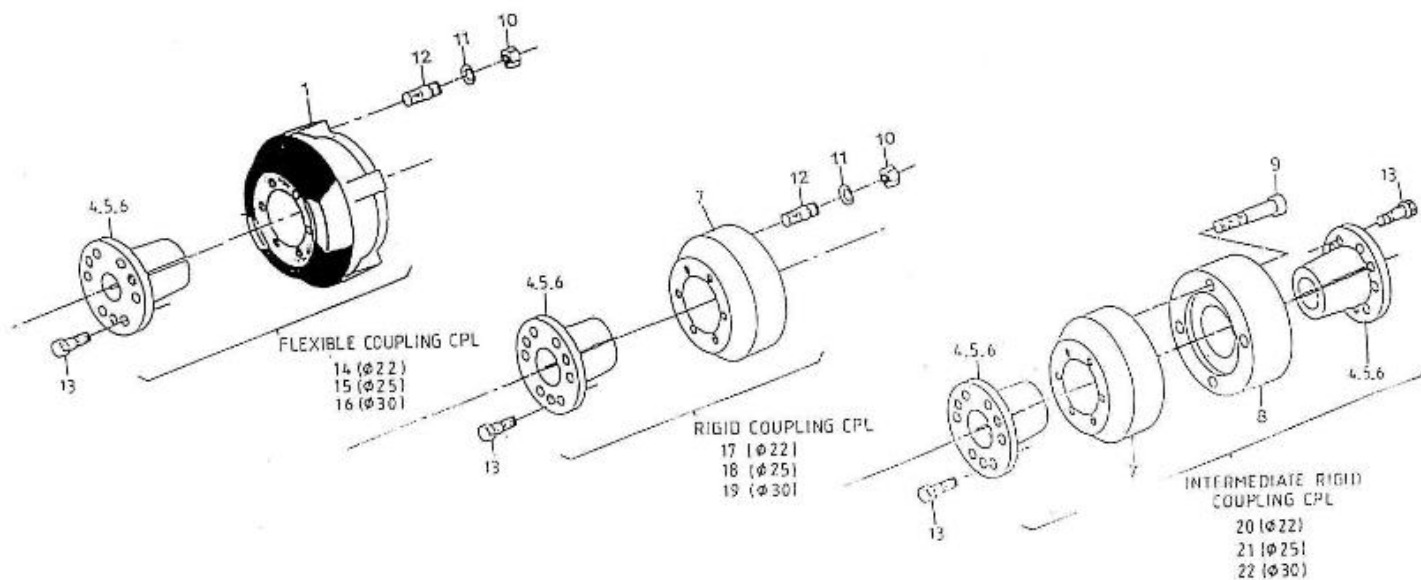

3.110HE STANDARD ENGINE / COUPLING

4" MAX. TORQUE 18 Kgm, 2,5HP/100 RPM

Part number	Item	Désignation article	Quantity
970300733	1	FLEXIBLE COUPLING 4 P	1
970301226	4	""CONE,CLAMPING 4"" 22""	1
970301104	5	""CONE,CLAMPING 4"" 25""	1
970301105	6	""CONE,CLAMPING 4"" 30""	1
970301221	8	COUPLING	1
970609157	9	BOLT,SOCK M10X 55	4
970119143	10	NUT, M10	4
970119136	11	WASHER,SPRING D10	4
970621020	12	STUD,M10X 22	4
970409603	13	BOLT,HEX M 8X 25	6
970307180	14	FLEXIBLE COUPLING	1
970307181	15	FLEXIBLE COUPLING	1
970307182	16	FLEXIBLE COUPLING	1
970307183	17	FLEXIBLE COUPLING	1
970307184	18	FLEXIBLE COUPLING	1
970307185	19	FLEXIBLE COUPLING	1
970307186	20	FLANGE	1
970307187	21	FLANGE	1