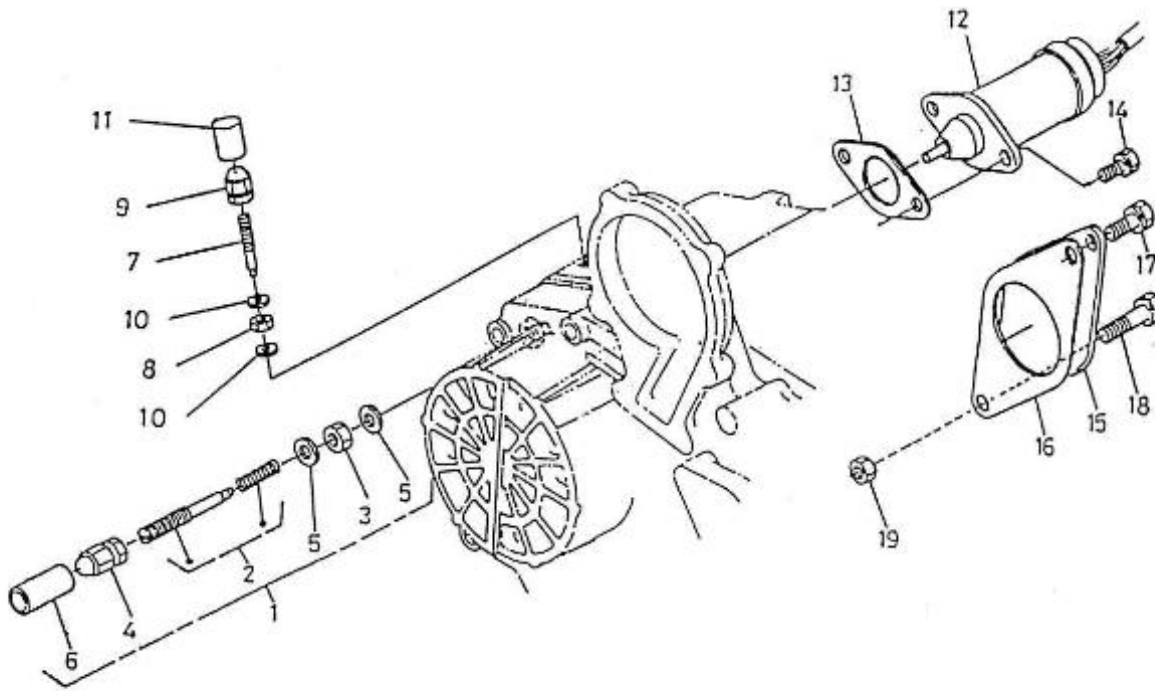

3.110HE STANDARD ENGINE / REGULATOR ADJUSTMENT

Part number	Item	Désignation article	Quantity
970302865	1	BOLT,ADJ.IDLE CPL.4.150	1
970314234	2	ASSY BOLT,ADJUSTMENT	1
970140402	3	NUT	1
970140404	4	NUT	1
970150403	5	RING,SEAL	2
970302411	6	CAP,NUT	1
970140402	8	NUT	1
970140404	9	NUT	1
970150403	10	RING,SEAL	2
970302411	11	CAP,NUT	1
970302869	12	SOLENOID,STOP 4.150	1
970302870	13	GASKET,SOLENOID	1
970490508	14	BOLT,M 6X 14	2
970302871	15	COVER,HYD.PUMP	1
970302872	16	GASKET	1
970302873	17	BOLT,M 8X 20	1
970302037	18	BOLT,M 8X 32	1
970490903	19	NUT,M 8	1