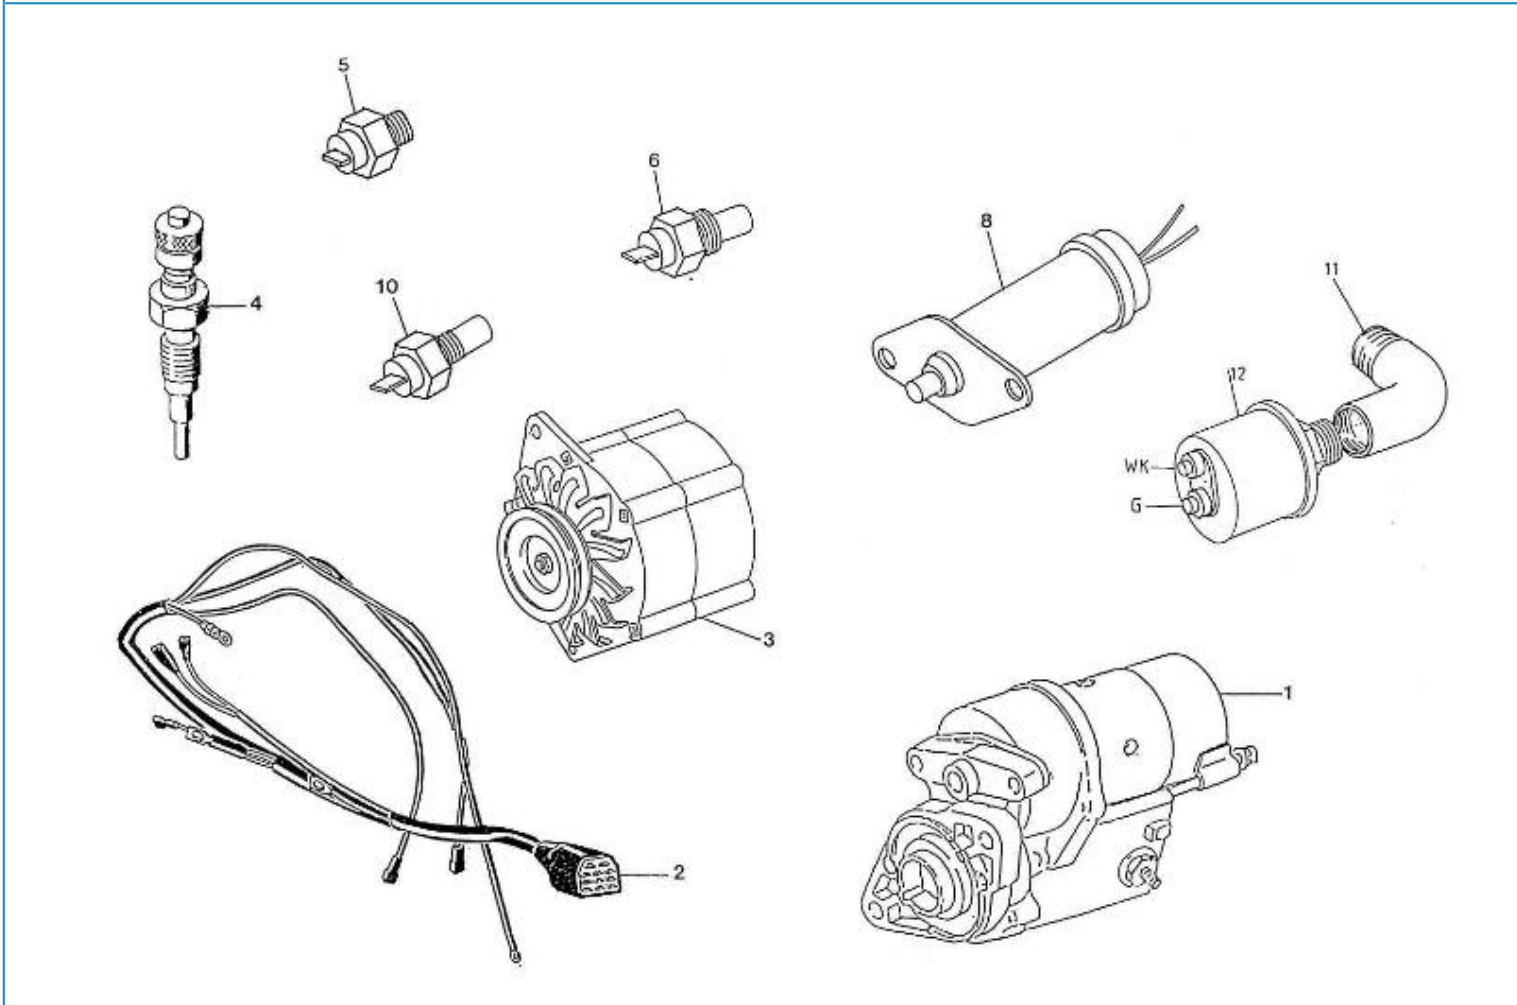

3.110HE STANDARD ENGINE / ELECTRICAL EQUIPMENTS

Part number	Item	Désignation article	Quantity
970517303	1	STARTER,MOTOR 12V 1,0KW 1P	1
970302661C	2	WIRING	1
970302821	4	GLOWPLUG,4.150	1
970851700	5	SWITCH,OIL	1
970851602	6	WATER TEMPERATURE SENDER	1
970302869	8	SOLENOID,STOP 4.150	1
970304054	10	TEMPERATURE SWITCH 1/8 1P 97	1
970493207	11	ELBOW,1/8X10X1,5MF	1
48201143	12	OIL PRESSURE SENDER	1