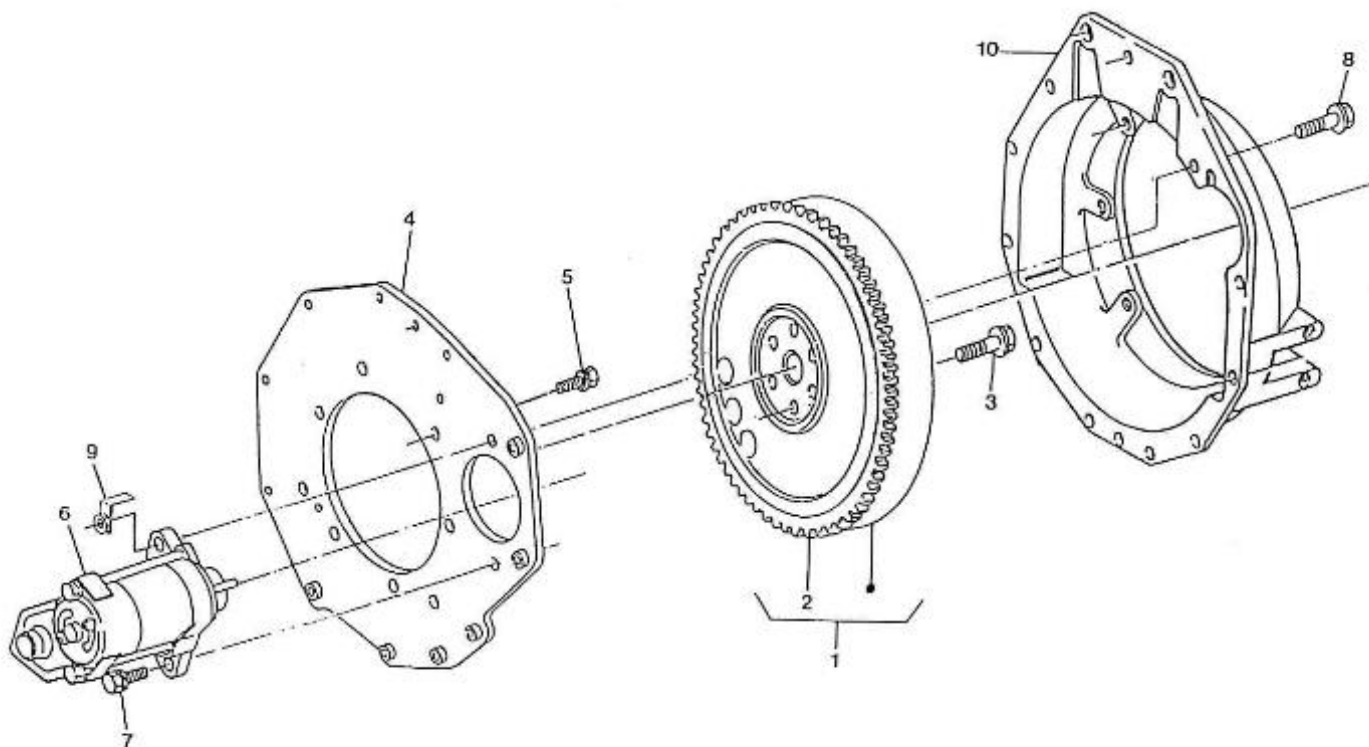

3.110HE STANDARD ENGINE / FLYWHEEL

Part number	Item	Désignation article	Quantity
970302807	1	FLYWHEEL,CPL.4.150	1
970302809	3	BOLT,FLYWHEEL	6
970302810	4	PLATE,REAR END 4.150	1
970491709	5	BOLT,REAR END PLATE	8
970517303	6	STARTER,MOTOR 12V 1,0KW 1P	1
970409603	7	BOLT,HEX M 8X 25	1
970635917	8	BOLT,SOCK M 8X 40	1
970302639	9	SUPP,MOUNTING STARTER MOTOR S5	1
970301400	10	HOUSING,FLYWHEEL (S5 H/HE)	1