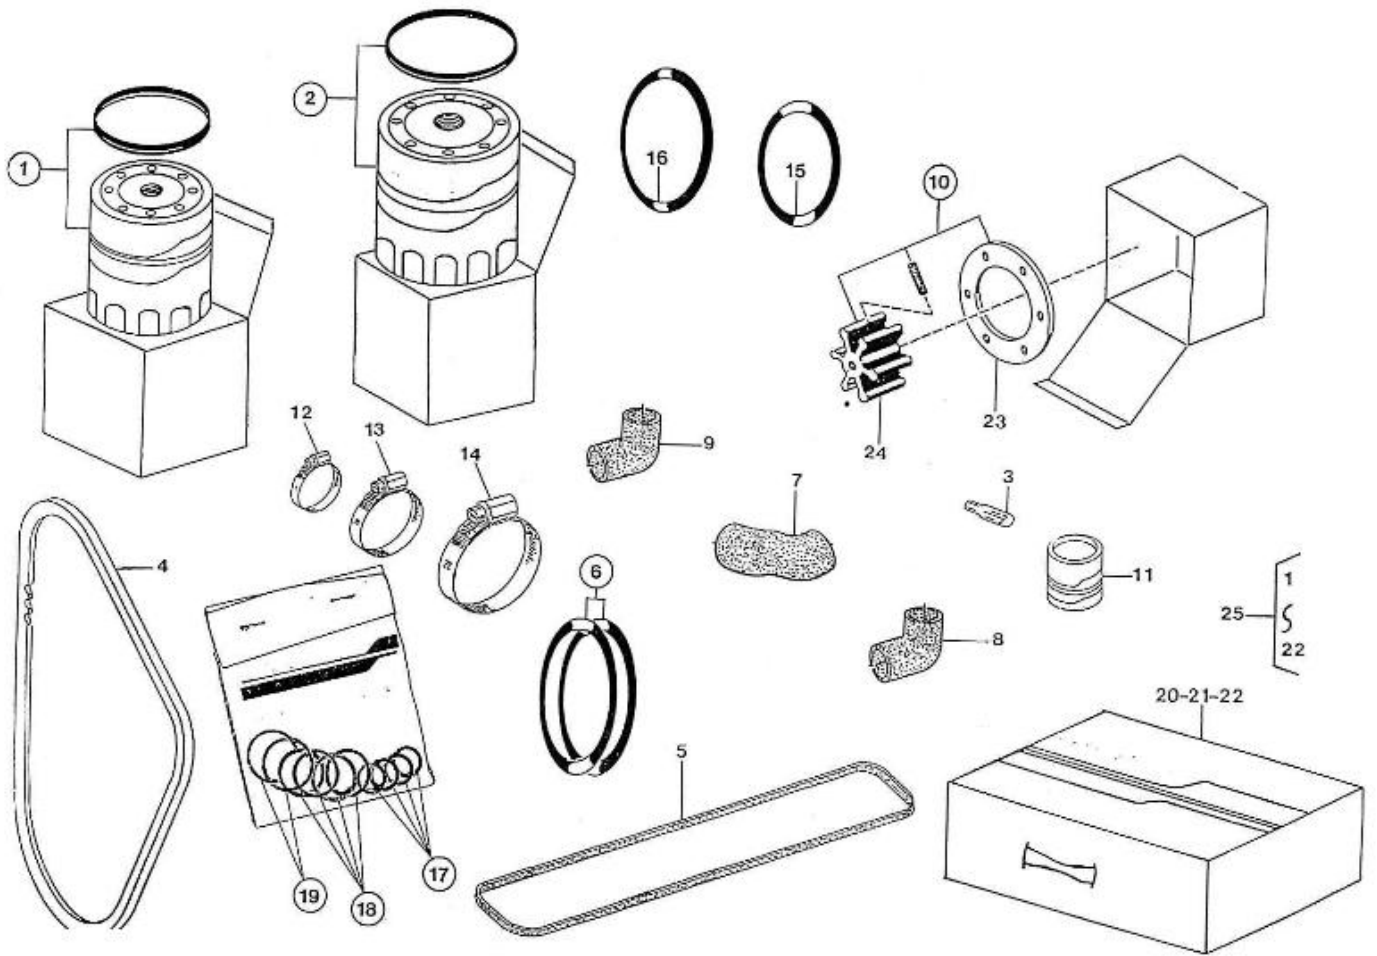

3.110HE STANDARD ENGINE / MAINTENANCE KIT

Part number	Item	Désignation article	Quantity
970622350	1	FILTER,FUEL	1
970302742	2	FILTER,ELEMENT OIL 4.150 3.110	1
970856011	3	BULB 12V-2W	1
970637399	4	V-BELT	1
970301719	6	O-RING,68,00X4,00	1
970301714	7	HOSE,D32 COVER THERMO.4.190	1
970301713	8	HOSE,ELBOW COVER HEATEX.4.190	1
970302630	9	HOSE	1
970604591	10	SET,IMPELLER W/PUMP 4.110-190-	1
970301521	11	PAINT,NANNI BLUE 125CC	1
970439306	12	CLAMP	1
970300922	13	CLAMP,HOSE 26-38	1
970604533	14	CLAMP,HOSE 32-44	1
970302609	15	O-RING	1
970302608	16	O-RING	1
970300288	17	GASKET,M8	1
970300306	18	GASKET,RING D14	2
970300199	19	GASKET,RING D16	2
970310008	20	CASE	1
970301347	21	INSERT,CASE	1
970301348	22	INSERT,CASE BOTTOM	1
970604529	23	GASKET,F5B	1
970604530	24	IMPELLER,WATER PUMP F 5B/-9	1