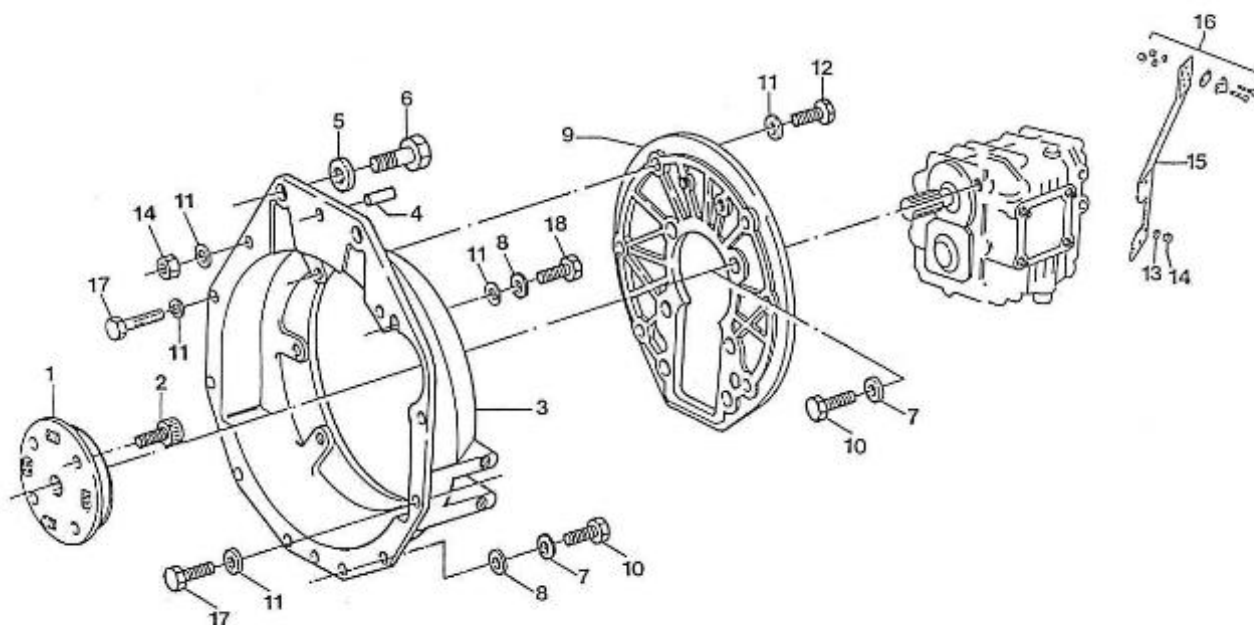

3.110HE STANDARD ENGINE / GEAR BOX FLANGE

Part number	Item	Désignation article	Quantity
970776350	1	DAMPERPLATE	1
970119147	2	BOLT, SOCK M 6X12	8
970301400	3	HOUSING, FLYWHEEL (S5 H/HE)	1
970304063	4	PIN	1
970119137	5	WASHER, CORRUGATED D10	2
970304013	6	BOLT, HEX M10X1.25X 35	2
970119139	7	WASHER, CORRUGATED D8	12
970119138	8	WASHER, SPRING D 8	1
970301709	9	PLATE, ADAPTOR HBW50-100-150	1
970119141	10	BOLT, HEX M8X 20	6
970119137	11	WASHER, CORRUGATED D10	6
970635508	12	BOLT, HEX M10X 25	6
970119139	13	WASHER, CORRUGATED D8	2
970027322	14	NUT, M 8	2
970300373	15	SUPPORT, CONTROL HBW	1
970835020	16	CLAMP	1
970498003	17	BOLT, SOCK M 8X 25	2
970635917	18	BOLT, SOCK M 8X 40	1