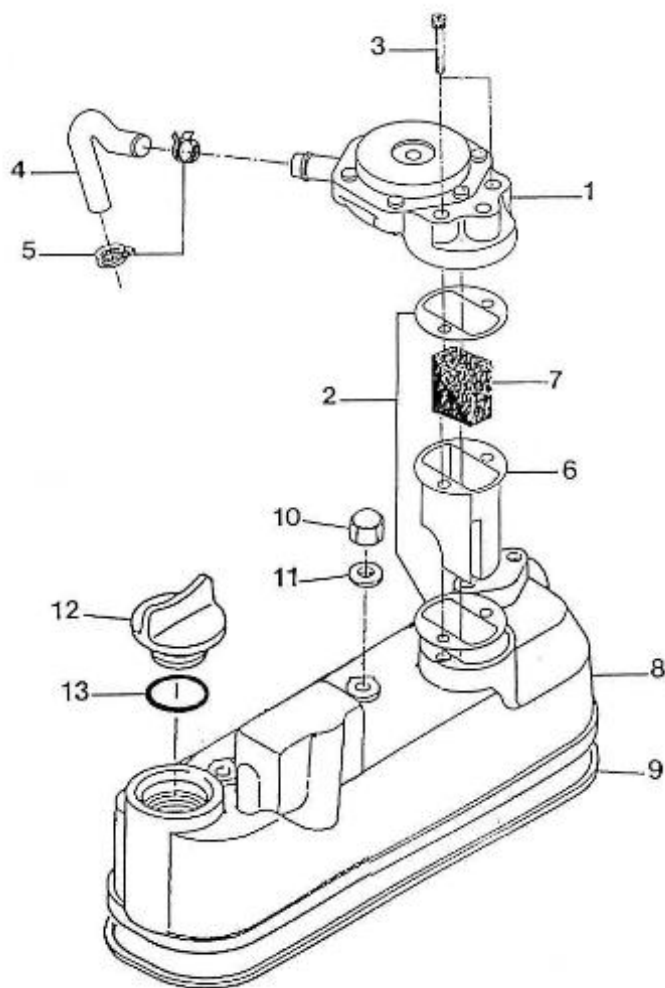

Filtre(s) :

- type: 3.110HE STANDARD ENGINE

3.110HE STANDARD ENGINE / ENGINE BLOCK

Part number	Item	Désignation article	Quantity
970304109	1	CRANKCASE,CPL.3.110	1
970140104	2	CAP, FREEZE	4
970301938	3	CAP,FREEZE	1
970490107	4	PLUG,SOCK	3
970310311	5	PLUG	1
970302703	6	PLUG,SOCK	3
970490108	7	PLUG,SOCK	2
970301903	8	PLUG	3
970301904	9	PLUG,EXPANSION	1
970140109	10	PIN, CYLINDRICAL	2
970490111	11	PIN,CYLINDRICAL	2
970302705	12	WIRING,INTERMEDIATE 6MTR 11POS	2
970490113	13	PIN,PIPE	2
970302706	14	PIN,PIPE	1
970302707	15	CAP,FREEZE	1
970304110	16	PIN,START SPRING	1
970302708	17	SHAFT,IDLE GEAR 2	1
970302043	18	SCREW,SET	1
970301912	19	PLUG	1
970491131	20	WASHER,SEAL	1
970302709	21	BUSH,GOVERNOR GEAR	1
970490116	22	O-RING	1
970140114	23	PLUG, DRAIN -400	1
970851700	24	SWITCH,OIL	1

3.110HE STANDARD ENGINE / OIL SUMP - OIL PUMP

Part number	Item	Désignation article	Quantity
970307101	1	COMP.OIL PAN	1
970307102	2	GASKET,OIL PAN NA	1
970140123	3	BOLT ,M 6X12	22
970491536	4	BOLT,M 6X 20	1
970119149	5	WASHER, SPRING D 6	1
970304001	6	HOSE,OIL EXTRACTION 4.150 CPL.	1
970302714	8	FILTER,OIL PAN 4.150	1
970490919	9	BOLT,M 8X 16	1
970301951	10	O-RING	1
970302637	12	DIPSTICK	1
970300199	13	GASKET,RING D16	1
970439306	14	CLAMP	1
970307727	15	GUIDE,TUBE OIL DIPSTICK	1
970302715	16	DIPSTICK,OIL LEVEL 4.150	1

3.110HE STANDARD ENGINE / CYLINDER HEAD COVER

Part number	Item	Désignation article	Quantity
970302770	1	BREATHER,OIL CPL.4.150	1
970302767	2	GASKET,BREATHER	2
970141325	3	BOLT, M6X35	2
970302766	4	PIPE,BREATHER	1
970302811	5	CLAMP,PIPE	2
970302768	6	HOUSING,BREATHER ELEMENT	1
970302769	7	FILTER,BREATHER ELEMENT	1
970302832	8	COVER,CYLINDER HEAD 3.110	1
970302833	9	GASKET,COVER CYL:HEAD 3.110	1
970490503	10	NUT,CAP	4
970490505	11	GASKET,RING	4
970490510	12	CAP,FILLING OIL	1
970490511	13	O-RING	1