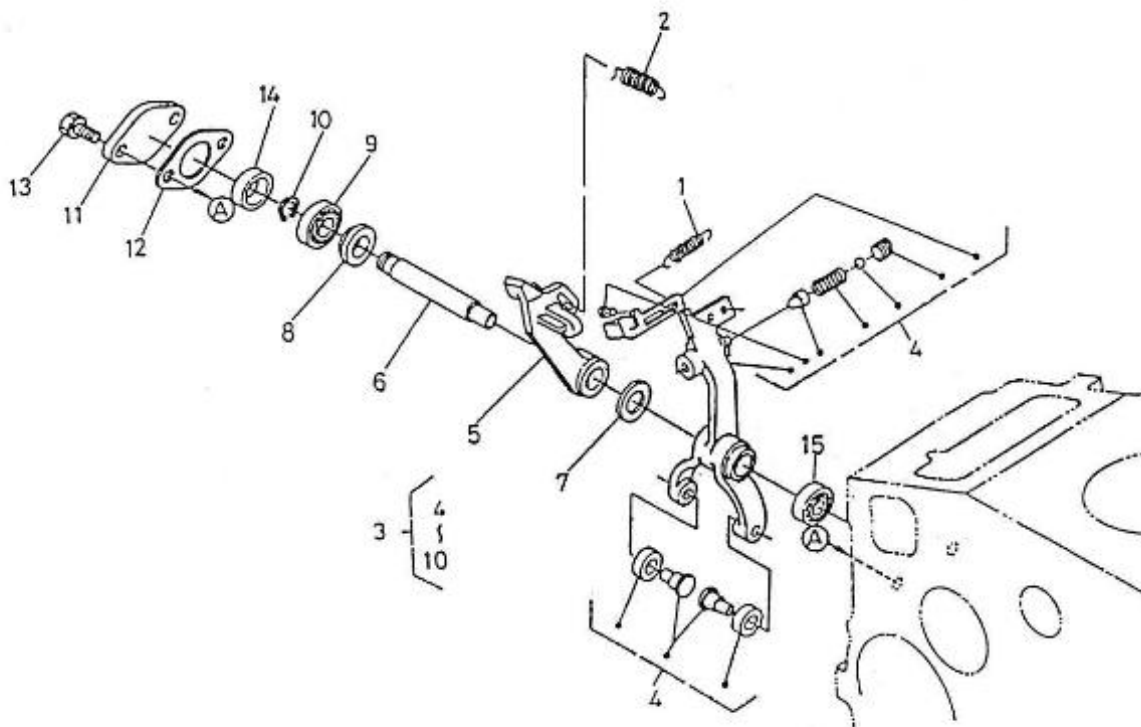

3.110HE STANDARD ENGINE / SPEED REGULATOR

Part number	Item	Désignation article	Quantity
970310364	1	SPRING,START	1
970302875	2	SPRING,GOVERNOR	1
970302877	3	LEVER,FORK CPL.N01	1
970302877	4	LEVER,FORK CPL.N01	1
970302878	5	LEVER,FORK 2	1
970302879	6	SHAFT,FORK LEVER	1
970302880	7	WASHER,PLAIN	1
970302882	9	BEARING,CASE	1
970302883	10	CIR-CLIP,EXTERNAL	1
970302884	11	COVER,FORK LEVER SHAFT	1
970302885	12	GASKET	1
970490508	13	BOLT,M 6X 14	2
970302886	14	COLLAR,1	1
970302887	15	BEARING,CASE	1