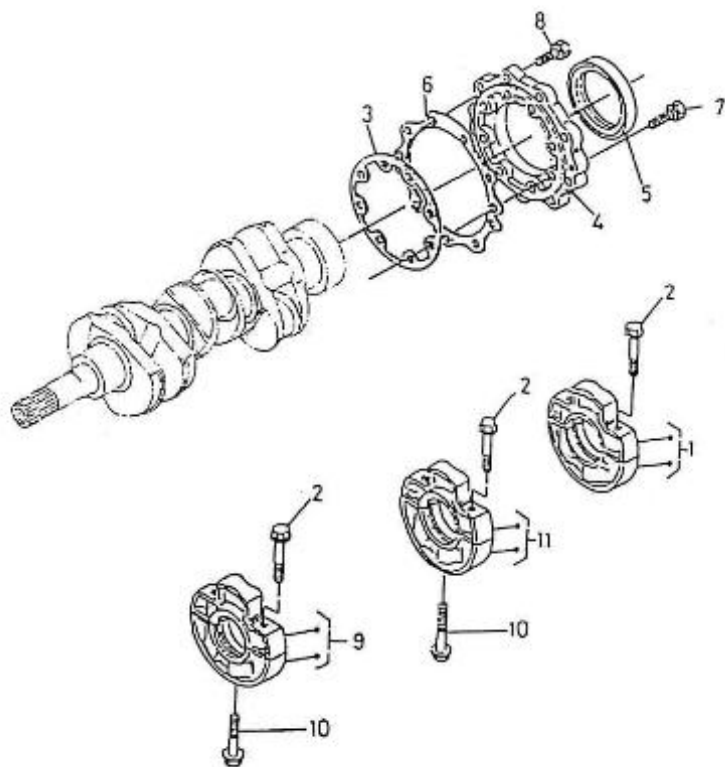

3.110HE STANDARD ENGINE / CRANKSHAFT-BEARINGS

Part number	Item	Désignation article	Quantity
970302754	1	BEARING,MAIN ASSY 4.150	1
970302755	2	BOLT,BEARING CASE N01	6
970302756	3	GASKET,BEARING CASE	1
970315431	4	COVER,BEARING CASE	1
970302758	5	SEAL,OIL	1
970302759	6	GASKET,BEARING CASE	1
970491537	7	BOLT,M 6X 25	8
970491536	8	BOLT,M 6X 20	9
970302760	9	BEARING,MAIN ASSY N01 4.150	1
970302761	10	BOLT,BEARING CASE N02	2
970302762	11	BEARING,MAIN ASSY N02 4.150	1