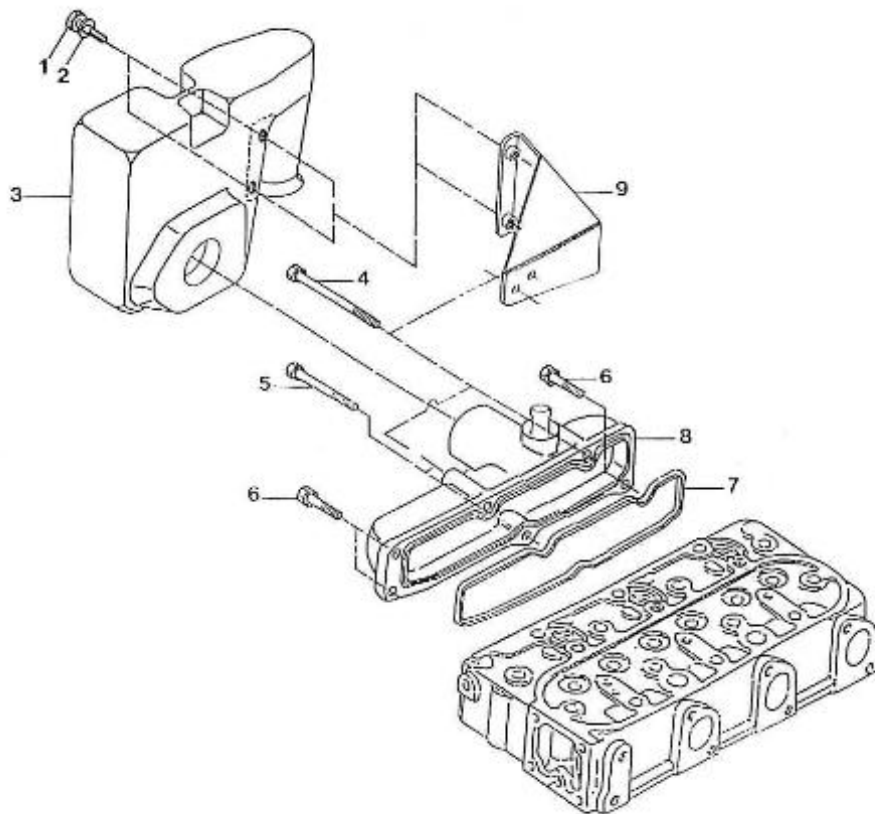

3.110HE STANDARD ENGINE / AIR FILTER

Part number	Item	Désignation article	Quantity
970304025	1	BOLT,HEXM 6X 10 A2	2
970304026	2	WASHER,PLAIN D 6 A2	2
970302624	3	FILTER,AIR (S5)	1
970302737	4	BOLT,M 6X 50	2
970302751	5	BOLT,M 6X 30	2
970490119	6	BOLT,M 6X 18	2
970302914	7	GASKET,INTAKE MANIFOLD 3.110	1
970302640	9	SUPPORT,AIR FILTER S5	1