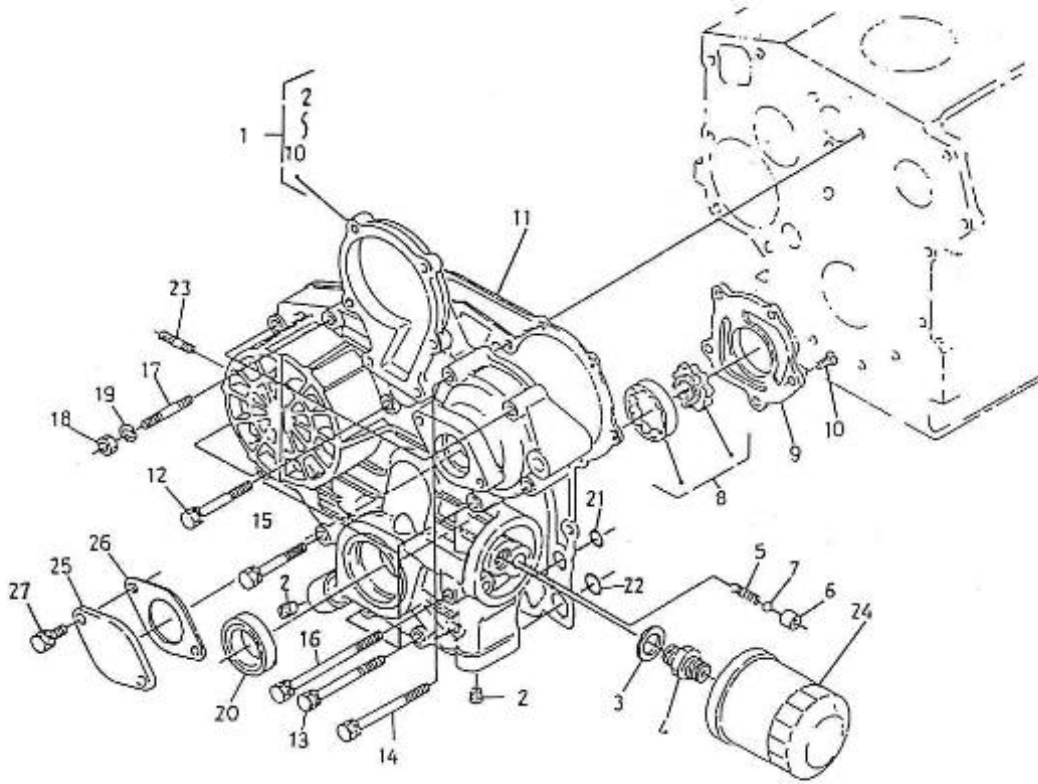

3.110HE STANDARD ENGINE / OIL SUMP - OIL PUMP

Part number	Item	Désignation article	Quantity
970307101	1	COMP.OIL PAN	1
970307102	2	GASKET,OIL PAN NA	1
970140123	3	BOLT ,M 6X12	22
970491536	4	BOLT,M 6X 20	1
970119149	5	WASHER, SPRING D 6	1
970304001	6	HOSE,OIL EXTRACTION 4.150 CPL.	1
970302714	8	FILTER,OIL PAN 4.150	1
970490919	9	BOLT,M 8X 16	1
970301951	10	O-RING	1
970302637	12	DIPSTICK	1
970300199	13	GASKET,RING D16	1
970439306	14	CLAMP	1
970307727	15	GUIDE,TUBE OIL DIPSTICK	1
970302715	16	DIPSTICK,OIL LEVEL 4.150	1

3.110HE STANDARD ENGINE / CYLINDER HEAD COVER

Part number	Item	Désignation article	Quantity
970302770	1	BREATHER,OIL CPL.4.150	1
970302767	2	GASKET,BREATHER	2
970141325	3	BOLT, M6X35	2
970302766	4	PIPE,BREATHER	1
970302811	5	CLAMP,PIPE	2
970302768	6	HOUSING,BREATHER ELEMENT	1
970302769	7	FILTER,BREATHER ELEMENT	1
970302832	8	COVER,CYLINDER HEAD 3.110	1
970302833	9	GASKET,COVER CYL:HEAD 3.110	1
970490503	10	NUT,CAP	4
970490505	11	GASKET,RING	4
970490510	12	CAP,FILLING OIL	1
970490511	13	O-RING	1

3.110HE STANDARD ENGINE / TIMING GEAR CASE

Part number	Item	Désignation article	Quantity
970302726	1	COVER,TIMING CASE CPL.4.150	1
970302073	3	GASKET,RING	1
970302728	4	NIPPLE	1
970302729	5	SPRING	1
970302730	6	SEAT,VALVE	1
970302731	7	BEARING,BALL	1
970302732	8	ASSY,ROTOR OIL PUMP	1
970302733	9	COVER,OIL PUMP	1
970302734	10	SCREW,ROUND HEAD	5
970302735	11	GASKET,TIMING CASE 4.150	1
970302736	12	BOLT,M 6X 45	3
970302737	13	BOLT,M 6X 50	6
970316046	14	SCREW	2
970144311	15	BOLT	1
970302739	16	BOLT	1
970302740	17	STUD,M 6X 45	1
970151133	18	NUT,M 6	1
970119149	19	WASHER, SPRING D 6	1
970302741	20	SEAL,OIL	1
970302003	21	O-RING	2
970301922	22	O-RING	2
970492513	23	STUD, M 6X 16	2
970302742	24	FILTER,ELEMENT OIL 4.150 3.110	1
970302743	25	COVER,H/METER UNIT	1
970302744	26	GASKET,H/METER UNIT	1
970491117	27	BOLT,M 6X 16	2