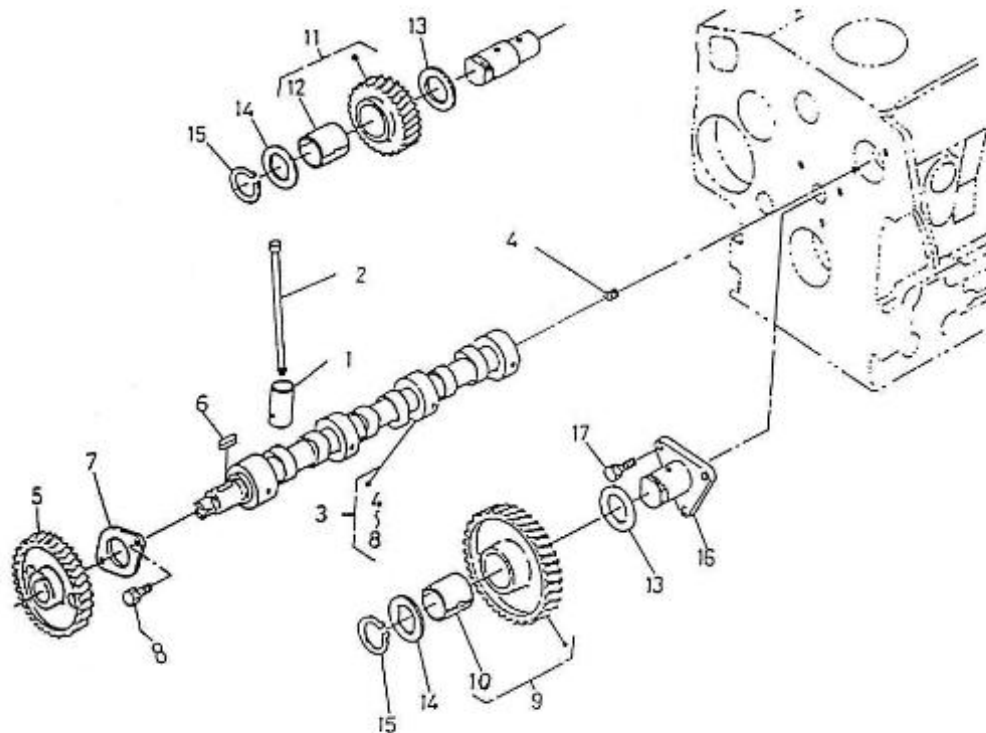

3.110HE STANDARD ENGINE / CYLINDER HEAD

Part number	Item	Désignation article	Quantity
970490901	2	HOOK,ENGINE 2.60-3.90-4.110	1
970313311	3	BOLT	2
970303998	4	HEAD,CYLINDER CPL 3.110	1
970140904	5	CAP, FREEZE	1
970490107	6	PLUG,SOCK	2
970302720	7	GUIDE,VALVE INTAKE 4.150	4
970302721	8	GUIDE,VALVE EXHAUST 4.150	4
970302722	9	CAP,FREEZE	3
970302723	10	BOLT,CYL:HEAD	12
970302724	11	BOLT,CYL:HEAD	2
970140908	12	PLUG, CYL.HEAD 2.40	1
970303999	13	GASKET,CYL:HEAD 3.110	1
970490116	14	O-RING	1

3.110HE STANDARD ENGINE / VALVES AND SPRINGS

Part number	Item	Désignation article	Quantity
970302780	1	VALVE,INTAKE 4.150	3
970302781	2	VALVE,EXHAUST 4.150	3
970302782	3	SPRING,VALVE	6
970491004	4	RETAINER,VALVE SPRING	6
970491005	5	COLLET,VALVE SPRING	6
970311008	6	INLET VALVE SEAL	6
970491007	7	CAP,VALVE	6
970304113	8	ASSY SHAFT,R-ARM	1
970302787	10	BRACKET,ROCKER ARM	3
970302788	11	STUD	3
970491013	12	NUT	3
970491014	13	WASHER,PLAIN	3
970491015	14	SCREW,SET	1
970302789	15	WASHER,1	2
970302790	16	WASHER,2	2
970302791	17	SPRING,ROCKER,ARM	2
970302792	18	CIR-CLIP,EXTERNAL	2
970313394	19	ASSY ROCKER ARM	6
970302794	20	SCREW,ADJUSTING	6
970302795	21	NUT	6

3.110HE STANDARD ENGINE / CAMSHAFT

Part number	Item	Désignation article	Quantity
970491101	1	TAPPET	6
970302796	2	ROD,PUSH	6
970304114	3	ASSY CAMSHAFT	1
970302043	4	SCREW,SET	1
970302798	5	GEAR,CAMSHAFT	1
970141106	6	KEY, FEATHER CAMSHAFT 2.40-4.1	1
970302799	7	STOPPER,CAMSHAFT	1
970490508	8	BOLT,M 6X 14	2
970302800	9	GEAR,IDLE CPL.N01	1
970302801	10	BUSHING,IDLE GEAR	1
970302802	11	GEAR,IDLE CPL.N02	1
970302801	12	BUSHING,IDLE GEAR	1
970302803	13	COLLAR,IDLE GEAR 1	2
970302804	14	COLLAR,IDLE GEAR 2	2
970302805	15	CIR-CLIP,IDLE GEAR	2
970302806	16	SHAFT,IDLE GEAR 1	1
970491117	17	BOLT,M 6X 16	3