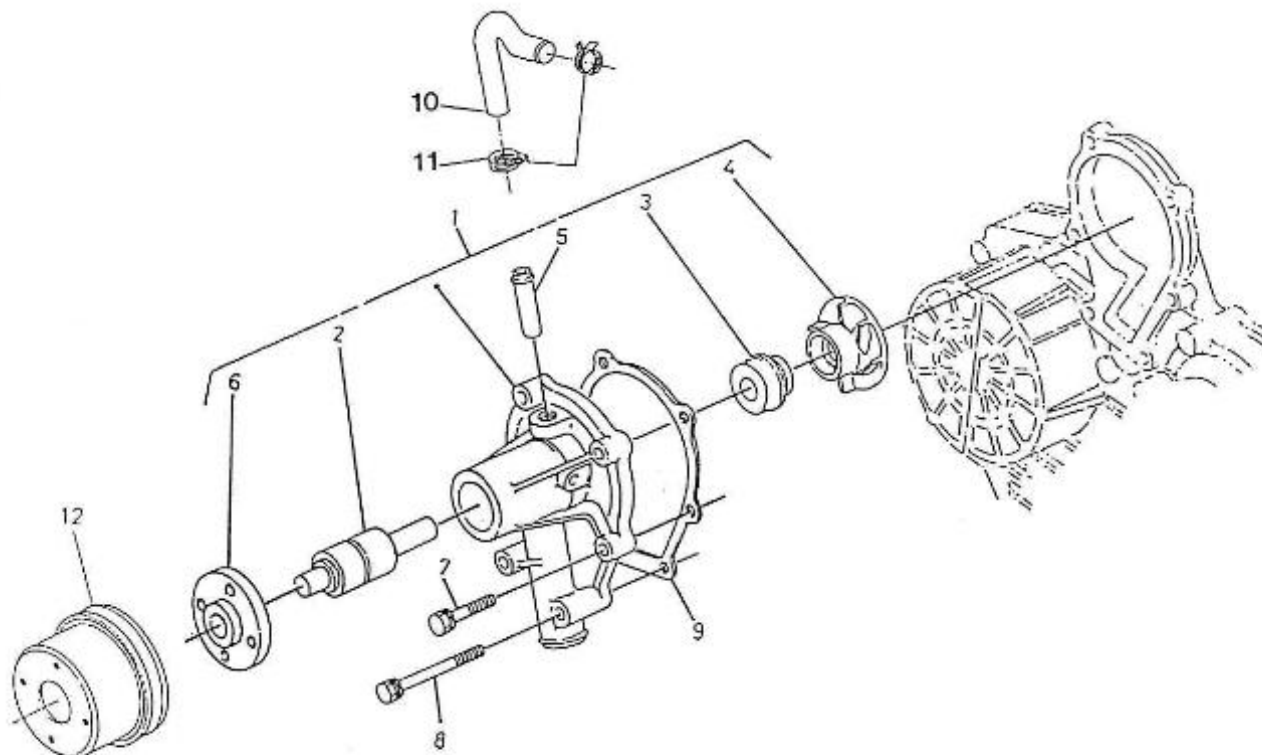

3.110HE STANDARD ENGINE / FRESH WATER PUMP

Part number	Item	Désignation article	Quantity
970302745	1	PUMP,F/WATER CPL.4.150	1
970302746	2	BEARING,SHAFT W/PUMP	1
970302747	3	SEAL,MECHANICAL F/W.PUMP	1
970302748	4	IMPELLER,F/WATER PUMP 4.150	1
970307629	5	PIPE,WATER RETURN	1
970302750	6	FLANGE,W/PUMP	1
970302751	7	BOLT,M 6X 30	4
970302752	8	BOLT,M 6X 80	2
970302753	9	GASKET,F/WATER PUMP 4.150	1
970307103	10	BAND,PIPE	2
970307071	11	PIPE,WATER RETURN	1
970307124	12	PULLEY,FAN	1