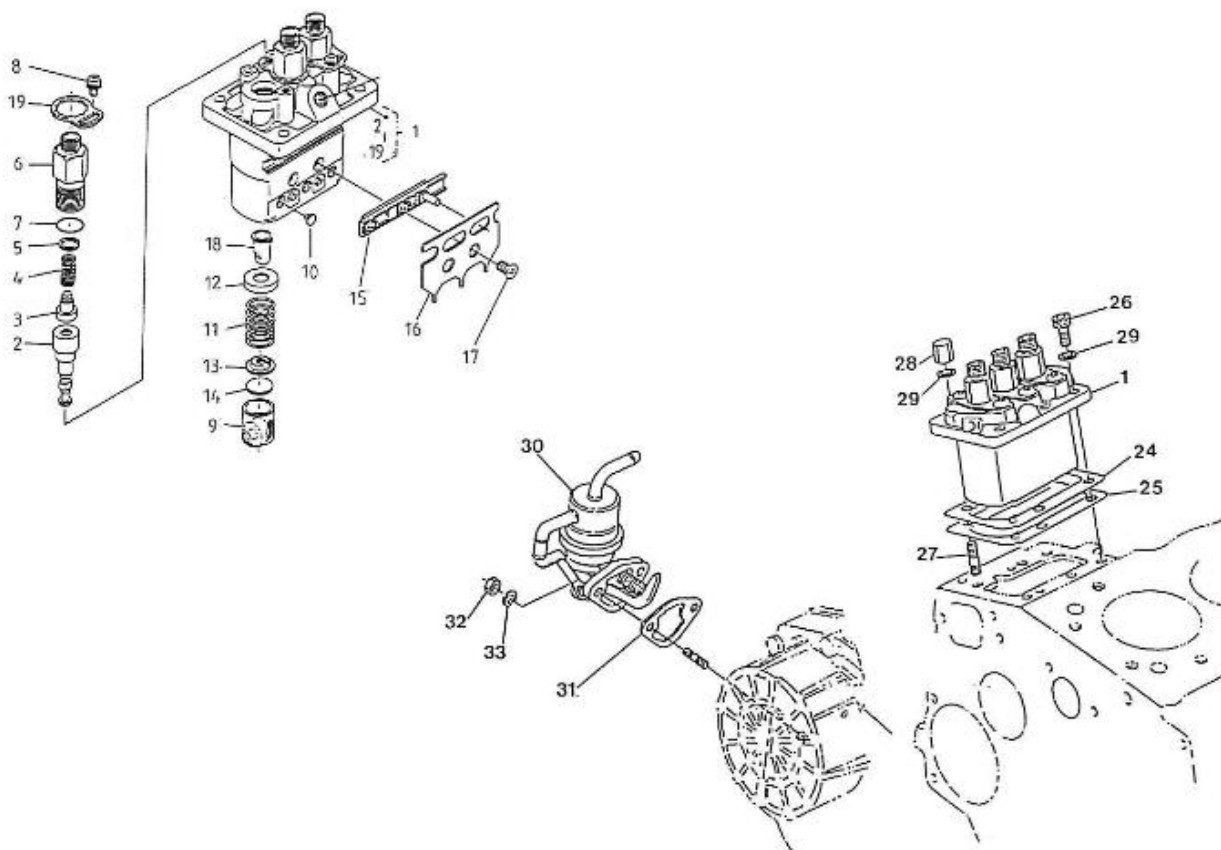

3.110HE STANDARD ENGINE / INJECTION AND FEED PUMP

Part number	Item	Désignation article	Quantity
970304127	2	ASSY PLUNGER	3
970303971	5	GASKET,RING	3
970304135	11	SPRING	3
970142138	26	BOLT,SOCK M 6X 20	2
970142139	27	STUD,INJ.PUMP	2
970142140	28	NUT,CAP	2
970119149	29	WASHER, SPRING D 6	4
970302831	30	PUMP,FUEL FEED CPL.4.150	1
970142512	31	GASKET,FUEL PUMP 2. 40	1
970151133	32	NUT,M 6	2
970119149	33	WASHER, SPRING D 6	2