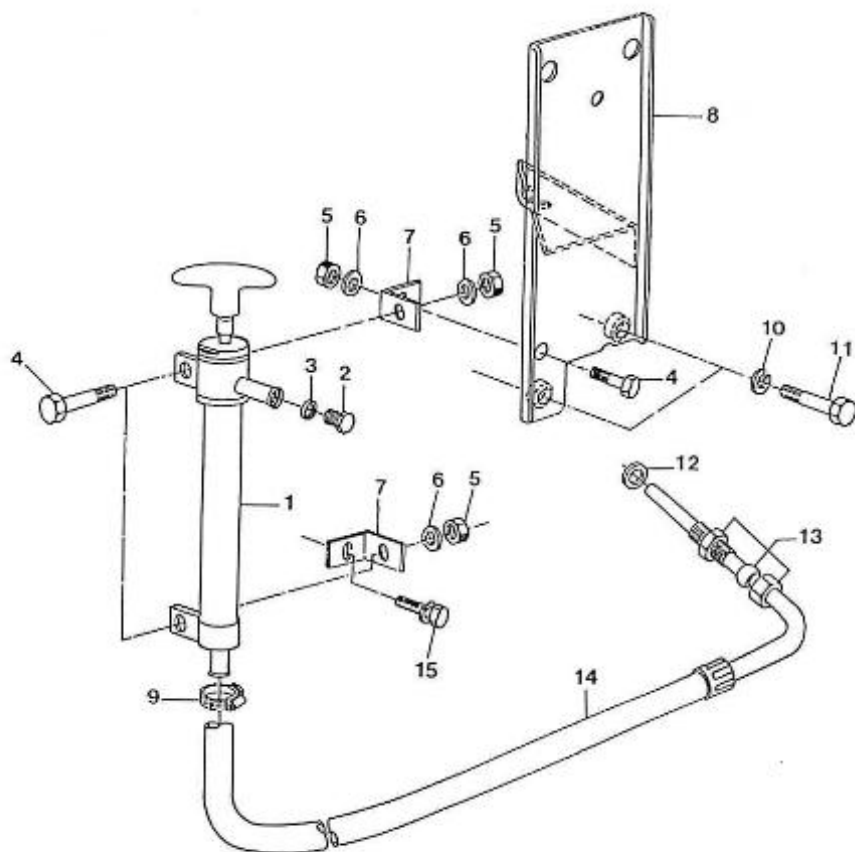

3.110HE STANDARD ENGINE / OIL DRAIN PUMP

Part number	Item	Désignation article	Quantity
970439302	1	PUMP,OIL EXTRACTION	1
970832061	2	BOLT	1
970300288	3	GASKET,M8	1
970439910	4	BOLT,HEX M 6X 16	3
970635460	5	NUT,M 6	3
970119149	6	WASHER, SPRING D 6	3
970302642	7	SUPPORT,OIL EXTRACTION PUMP S5	2
970302604	8	SUPPORT,FUEL FILTER S5	1
970439306	9	CLAMP	1
970119149	10	WASHER, SPRING D 6	2
970302584	11	BOLT,HEX M 6X 60	2
970300199	12	GASKET,RING D16	1
970304001	14	HOSE,OIL EXTRACTION 4.150 CPL.	1
970302736	15	BOLT,M 6X 45	1