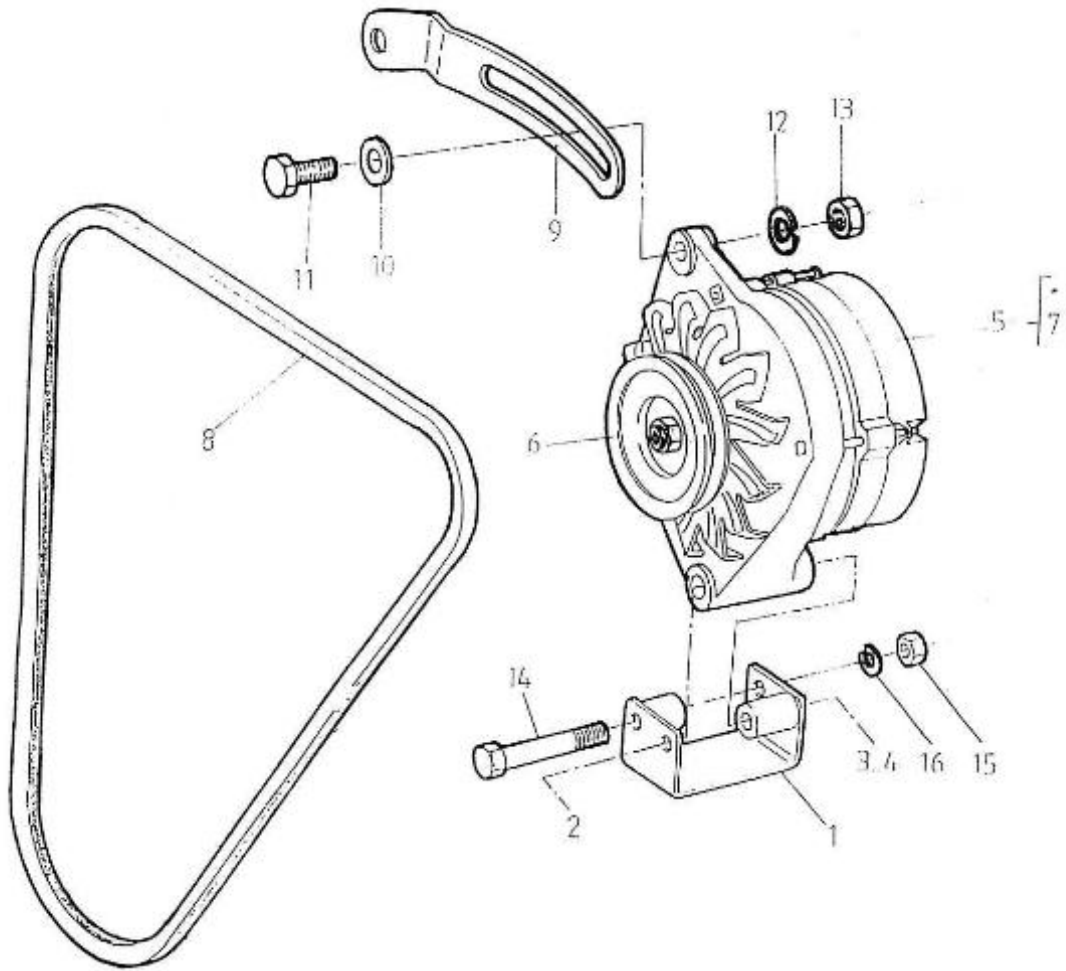

3.110HE STANDARD ENGINE / ALTERNATOR

Part number	Item	Désignation article	Quantity
970637399	1	V-BELT	1
970307539	1	SUPPORT,ALTERNATOR	1
970644115	2	BOLT,HEX M10X 90	1
970307495	2	BOLT	1
970039794	3	WASHER	1
970307532	4	NUT	1
970119138	4	WASHER,SPRING D 8	3
970307522	5	ALTERNATOR,14V-60A	1
970027322	5	NUT,M 8	2
970307194	6	PULLEY	1
970301280	6	BOLT,HEX M 8X 90	1
970307533	7	REGULATOR,ALTERNATOR	1
970119139	7	WASHER,CORRUGATED D8	1
39460924	8	NUT	1
970637399	8	V-BELT	1
970301722	9	SUPPORT,TIGHTNER V-BELT	1
970307437	9	TIGHTENER,V-BELT	1
970301721	10	TIGHTENER,V-BELT	1
970304050	10	WASHER	1
970304050	11	WASHER	1
970024016	11	BOLT,HEX M 8X 40	1
970409603	12	BOLT,HEX M 8X 25	1
970119138	12	WASHER,SPRING D 8	1
970119136	13	WASHER,SPRING D10	1
970027322	13	NUT,M 8	1
970644115	14	BOLT,HEX M10X 90	1
970119143	14	NUT, M10	1
970119149	15	WASHER, SPRING D 6	2
970119143	15	NUT, M10	1
970119136	16	WASHER,SPRING D10	1
970635460	16	NUT,M 6	2
970300318	17	WASHER,SPRING D 5	2
970609904	18	NUT,M 5	2
970301763	20	REGULATOR,ALTERNATOR 14V-55A	1
970024015	22	NUT,M 8 A2	1