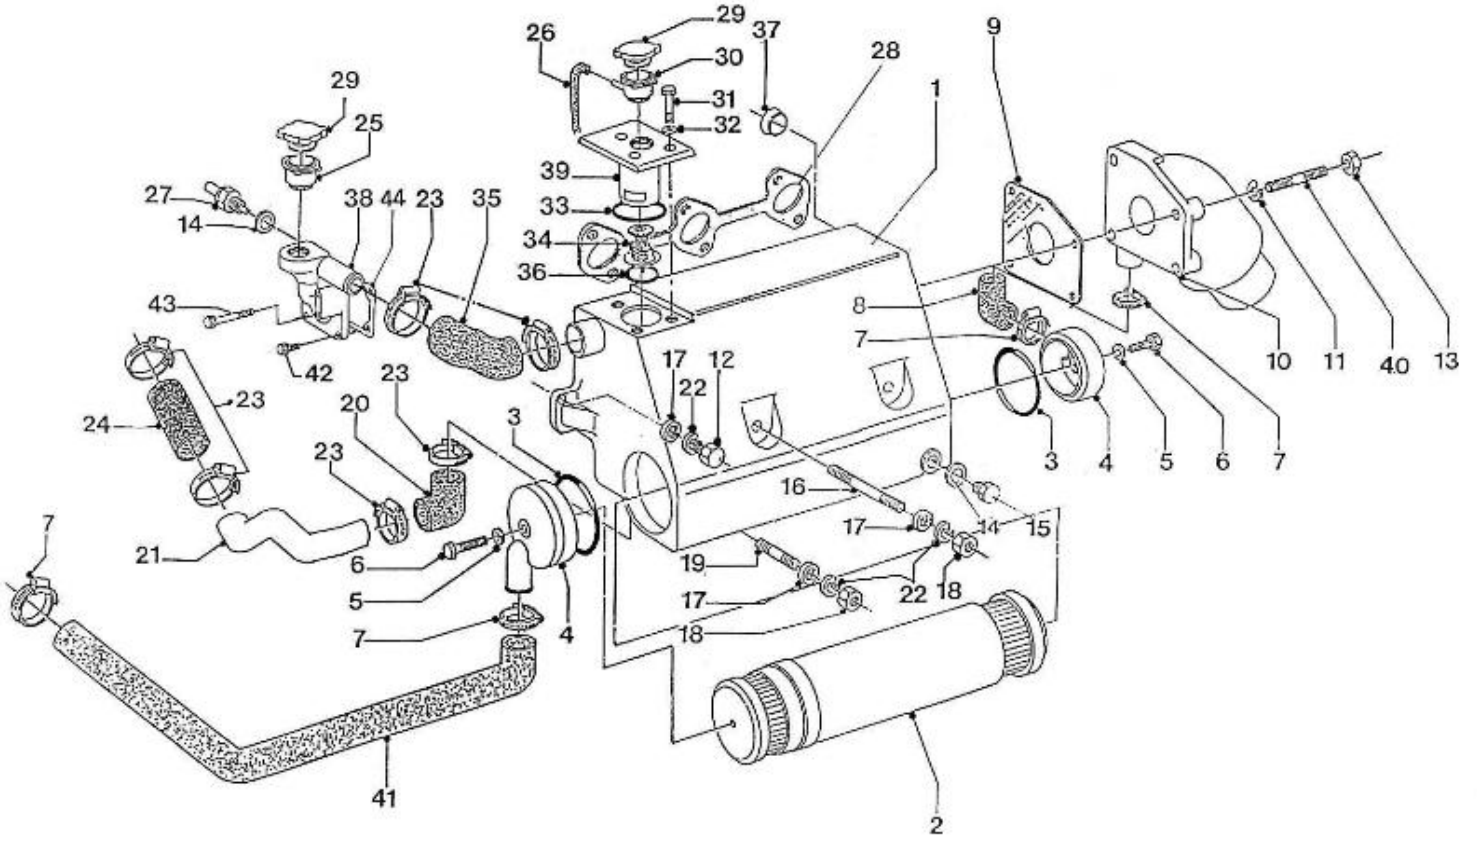

3.110HE STANDARD ENGINE / HEAT EXCHANGER

Part number	Item	Désignation article	Quantity
970302156	1	HOUSING,HEATEXCHANGER 3.110	1
970301719	3	O-RING,68,00X4,00	2
970307714	4	COVER	2
970300288	5	GASKET,M8	2
970301263	6	BOLT,M 8X 45 -A2-	2
970604526	7	CLAMP,HOSE 22-32	4
970301713	8	HOSE,ELBOW COVER HEATEX.4.190	1
970301710	9	GASKET,MIXER 4.190	1
970301706APR	10	MIXER	1
970119138	11	WASHER,SPRING D 8	4
970304070	12	BOLT	1
970027322	13	NUT,M 8	4
970300306	14	GASKET,RING D14	2
970875506	15	PLUG	1
970302611	16	STUD,M 7X151	2
970302538	17	WASHER,PLAIN D 7	6
970301496	18	NUT,M 7	6
970302915	19	STUD	3
970302630	20	HOSE	1
970302537	22	WASHER,SPRING D 7	6
970300922	23	CLAMP,HOSE 26-38	6
970301527	24	PIPE,WATER 4.150 HE	1
970301734	25	FILLING,NECK CPL.4.190	1
970300077	26	HOSE,D 8 L= 450	1
970304054	27	TEMPERATURE SWITCH 1/8 1P 97	1
970304111	28	GASKET,E-MANIFOLD NA	1
970604614	29	CAP,FILLING 0, 7 DOUBLE SEAL	2
970300834	30	FILLING,NECK WATER	1
970119141	31	BOLT,HEX M8X 20	3
970119139	32	WASHER,CORRUGATED D8	3
970302608	33	O-RING	1
970301412	34	THERMOSTAT,82X	1
970301714	35	HOSE,D32 COVER THERMO.4.190	1
970302609	36	O-RING	1
970494517	37	CAP,FREEZE	3
970302628	38	FLANGE,WATER S5	1
970311173	39	HOUSING, THERMOSTAT	1
970604624	40	STUD,M 8X 40	1
970302625	41	HOSE, W.PUMP/COVER HEATECH. (S	1
970491117	42	BOLT,M 6X 16	3
970316046	43	SCREW	1
970307104	44	GASKET,W/FLANGE NA	1