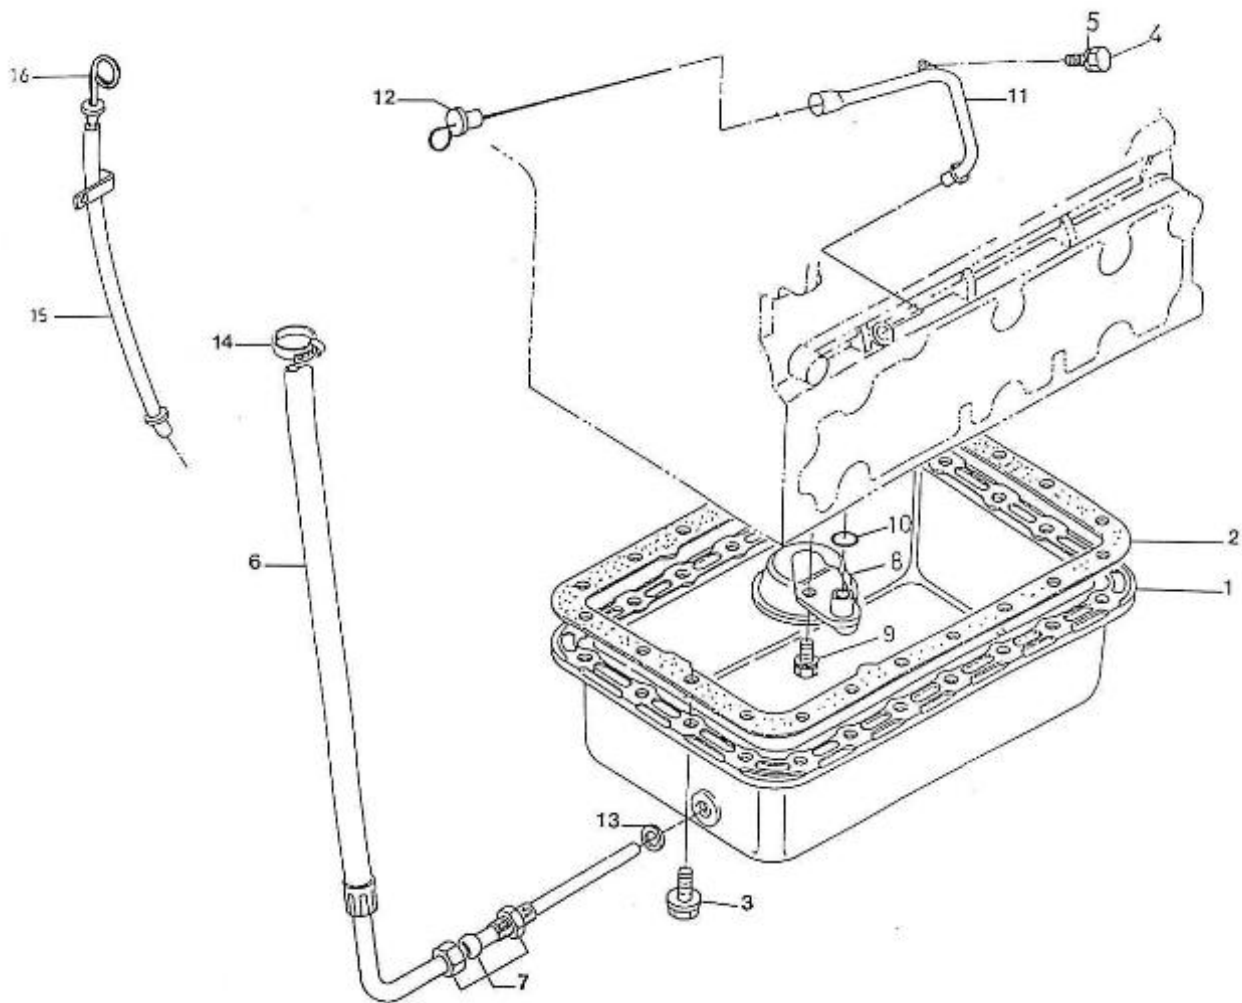

Filtre(s) :

- type: 3.110HE STANDARD ENGINE

3.110HE STANDARD ENGINE / ENGINE BLOCK

Part number	Item	Désignation article	Quantity
970304109	1	CRANKCASE,CPL.3.110	1
970140104	2	CAP, FREEZE	4
970301938	3	CAP,FREEZE	1
970490107	4	PLUG,SOCK	3
970310311	5	PLUG	1
970302703	6	PLUG,SOCK	3
970490108	7	PLUG,SOCK	2
970301903	8	PLUG	3
970301904	9	PLUG,EXPANSION	1
970140109	10	PIN, CYLINDRICAL	2
970490111	11	PIN,CYLINDRICAL	2
970302705	12	WIRING,INTERMEDIATE 6MTR 11POS	2
970490113	13	PIN,PIPE	2
970302706	14	PIN,PIPE	1
970302707	15	CAP,FREEZE	1
970304110	16	PIN,START SPRING	1
970302708	17	SHAFT,IDLE GEAR 2	1
970302043	18	SCREW,SET	1
970301912	19	PLUG	1
970491131	20	WASHER,SEAL	1
970302709	21	BUSH,GOVERNOR GEAR	1
970490116	22	O-RING	1
970140114	23	PLUG, DRAIN -400	1
970851700	24	SWITCH,OIL	1

3.110HE STANDARD ENGINE / OIL SUMP - OIL PUMP

Part number	Item	Désignation article	Quantity
970307101	1	COMP.OIL PAN	1
970307102	2	GASKET,OIL PAN NA	1
970140123	3	BOLT ,M 6X12	22
970491536	4	BOLT,M 6X 20	1
970119149	5	WASHER, SPRING D 6	1
970304001	6	HOSE,OIL EXTRACTION 4.150 CPL.	1
970302714	8	FILTER,OIL PAN 4.150	1
970490919	9	BOLT,M 8X 16	1
970301951	10	O-RING	1
970302637	12	DIPSTICK	1
970300199	13	GASKET,RING D16	1
970439306	14	CLAMP	1
970307727	15	GUIDE,TUBE OIL DIPSTICK	1
970302715	16	DIPSTICK,OIL LEVEL 4.150	1

3.110HE STANDARD ENGINE / CYLINDER HEAD COVER

Part number	Item	Désignation article	Quantity
970302770	1	BREATHER,OIL CPL.4.150	1
970302767	2	GASKET,BREATHER	2
970141325	3	BOLT, M6X35	2
970302766	4	PIPE,BREATHER	1
970302811	5	CLAMP,PIPE	2
970302768	6	HOUSING,BREATHER ELEMENT	1
970302769	7	FILTER,BREATHER ELEMENT	1
970302832	8	COVER,CYLINDER HEAD 3.110	1
970302833	9	GASKET,COVER CYL:HEAD 3.110	1
970490503	10	NUT,CAP	4
970490505	11	GASKET,RING	4
970490510	12	CAP,FILLING OIL	1
970490511	13	O-RING	1