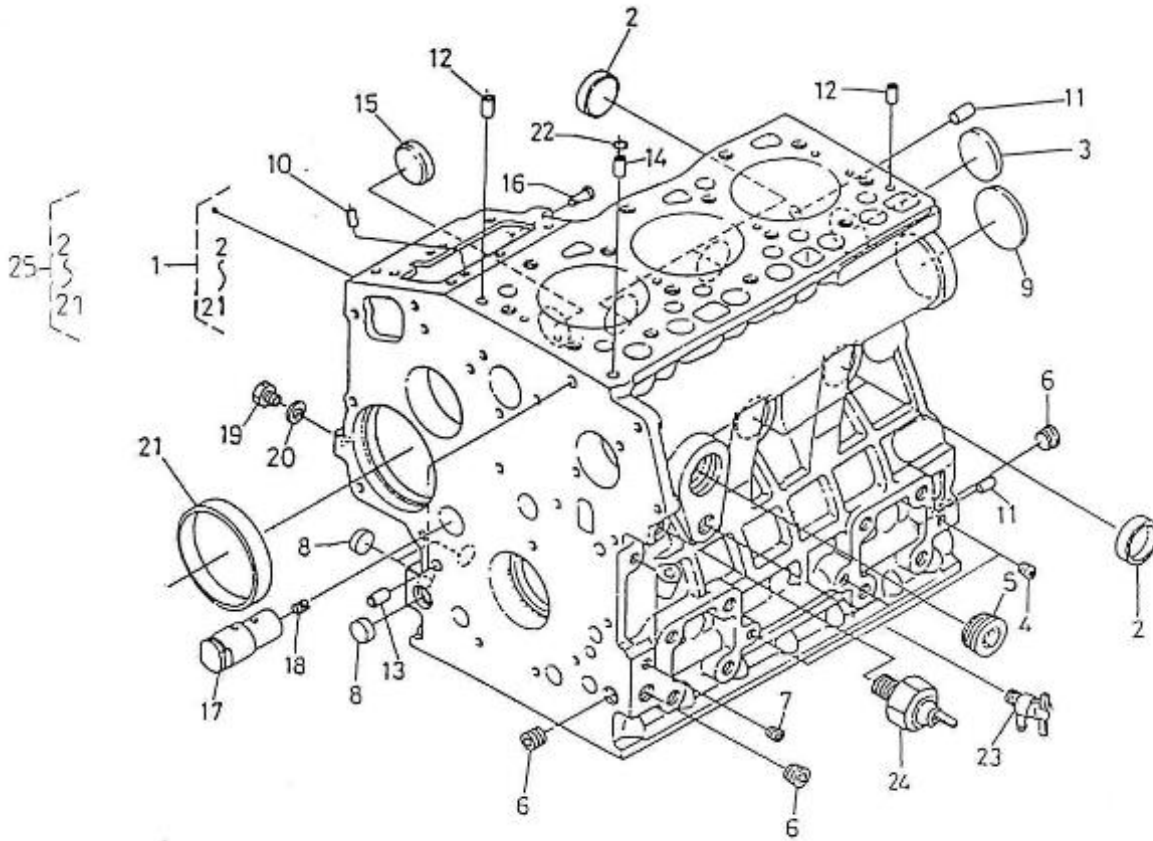

Filtre(s) :

- type: 3.110HE STANDARD ENGINE

3.110HE STANDARD ENGINE / ENGINE BLOCK

Part number	Item	Désignation article	Quantity
970304109	1	CRANKCASE,CPL.3.110	1
970140104	2	CAP, FREEZE	4
970301938	3	CAP,FREEZE	1
970490107	4	PLUG,SOCK	3
970310311	5	PLUG	1
970302703	6	PLUG,SOCK	3
970490108	7	PLUG,SOCK	2
970301903	8	PLUG	3
970301904	9	PLUG,EXPANSION	1
970140109	10	PIN, CYLINDRICAL	2
970490111	11	PIN,CYLINDRICAL	2
970302705	12	WIRING,INTERMEDIATE 6MTR 11POS	2
970490113	13	PIN,PIPE	2
970302706	14	PIN,PIPE	1
970302707	15	CAP,FREEZE	1
970304110	16	PIN,START SPRING	1
970302708	17	SHAFT,IDLE GEAR 2	1
970302043	18	SCREW,SET	1
970301912	19	PLUG	1
970491131	20	WASHER,SEAL	1
970302709	21	BUSH,GOVERNOR GEAR	1
970490116	22	O-RING	1
970140114	23	PLUG, DRAIN -400	1
970851700	24	SWITCH,OIL	1

3.110HE STANDARD ENGINE / OIL SUMP - OIL PUMP

Part number	Item	Désignation article	Quantity
970307101	1	COMP.OIL PAN	1
970307102	2	GASKET,OIL PAN NA	1
970140123	3	BOLT ,M 6X12	22
970491536	4	BOLT,M 6X 20	1
970119149	5	WASHER, SPRING D 6	1
970304001	6	HOSE,OIL EXTRACTION 4.150 CPL.	1
970302714	8	FILTER,OIL PAN 4.150	1
970490919	9	BOLT,M 8X 16	1
970301951	10	O-RING	1
970302637	12	DIPSTICK	1
970300199	13	GASKET,RING D16	1
970439306	14	CLAMP	1
970307727	15	GUIDE,TUBE OIL DIPSTICK	1
970302715	16	DIPSTICK,OIL LEVEL 4.150	1