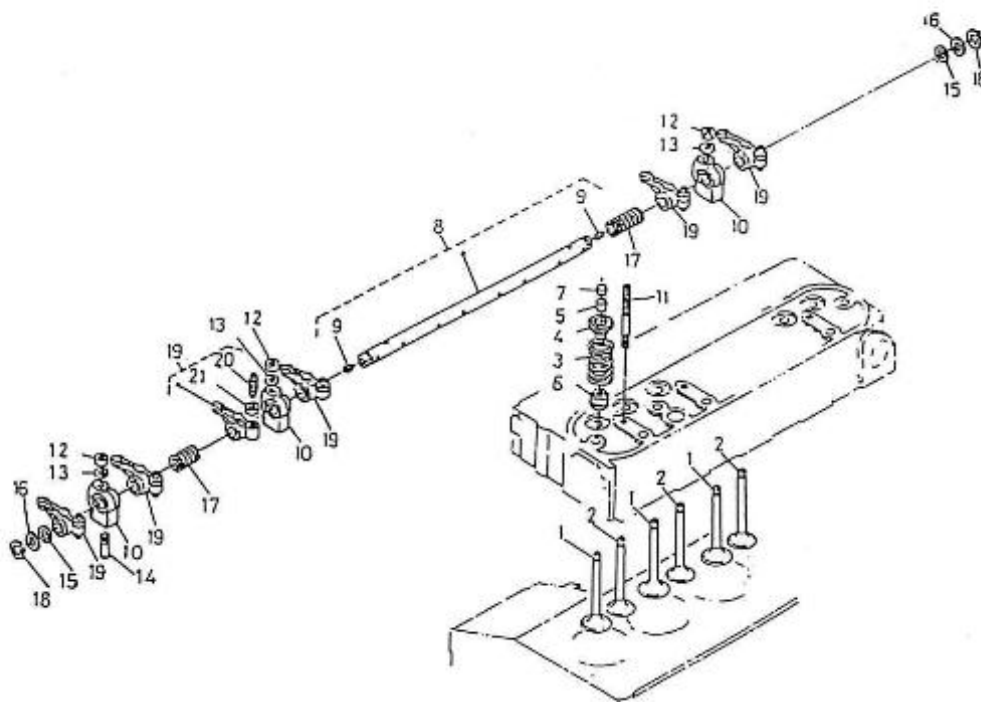

3.110HE STANDARD ENGINE / VALVES AND SPRINGS

Part number	Item	Désignation article	Quantity
970302780	1	VALVE,INTAKE 4.150	3
970302781	2	VALVE,EXHAUST 4.150	3
970302782	3	SPRING,VALVE	6
970491004	4	RETAINER,VALVE SPRING	6
970491005	5	COLLET,VALVE SPRING	6
970311008	6	INLET VALVE SEAL	6
970491007	7	CAP,VALVE	6
970304113	8	ASSY SHAFT,R-ARM	1
970302787	10	BRACKET,ROCKER ARM	3
970302788	11	STUD	3
970491013	12	NUT	3
970491014	13	WASHER,PLAIN	3
970491015	14	SCREW,SET	1
970302789	15	WASHER,1	2
970302790	16	WASHER,2	2
970302791	17	SPRING,ROCKER,ARM	2
970302792	18	CIR-CLIP,EXTERNAL	2
970313394	19	ASSY ROCKER ARM	6
970302794	20	SCREW,ADJUSTING	6
970302795	21	NUT	6