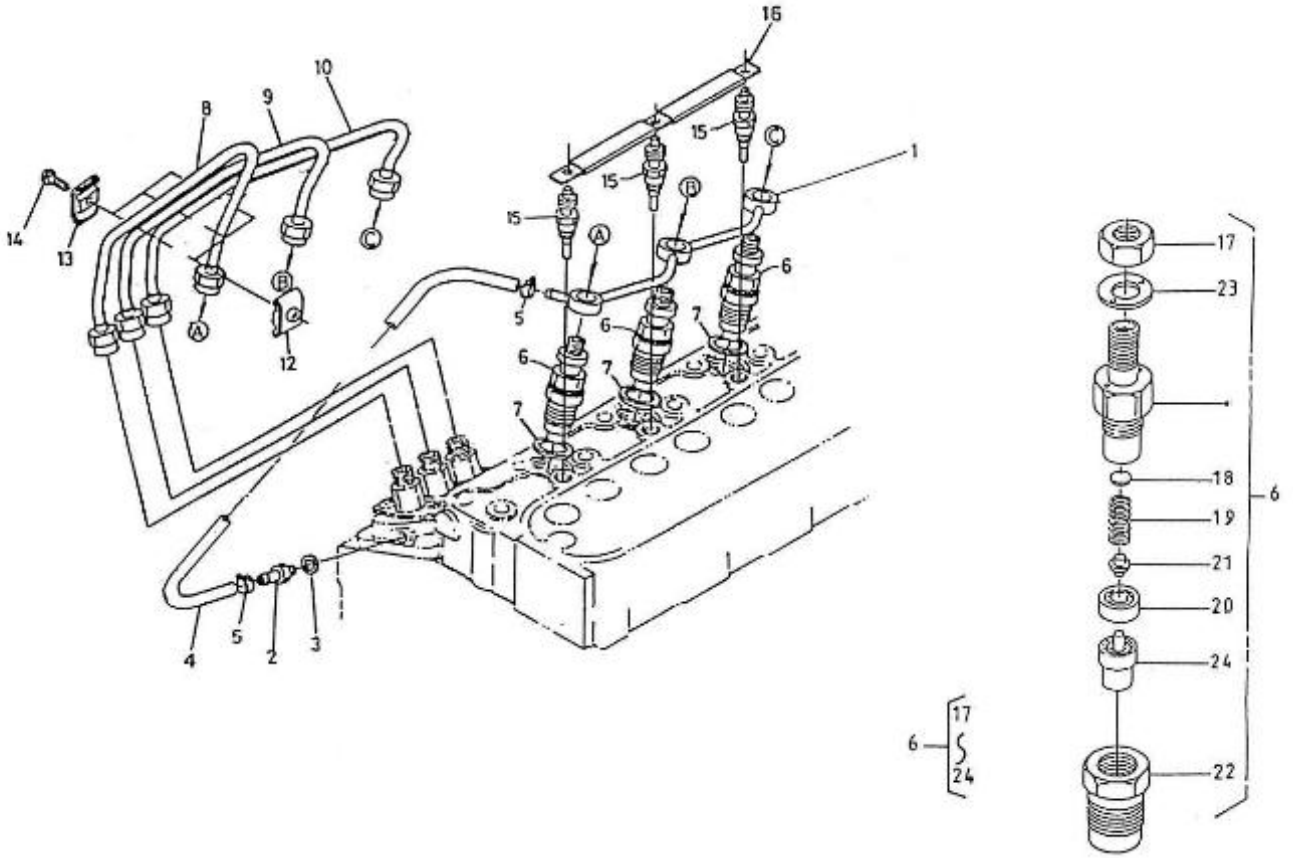

3.110HE STANDARD ENGINE / INJECTION NOZZLES AND PIPES

Part number	Item	Désignation article	Quantity
970304117	1	ASSY PIPE,OVER FLOW	1
970142104	2	NOZZLE, FUEL OVERFLOW LINE	1
970150403	3	RING,SEAL	1
32805001	4	HOSE	1
970310171	5	CLAMP	2
970302816	6	INJECTOR,CPL.4.150	3
970142109	7	GHASKET, RING INJECTORS	3
970302817	8	LINE,FUEL CYL.N01 4.150	1
970302818	9	LINE,FUEL CYL.N02 4.150	1
970302819	10	LINE,FUEL CYL.N03 4.150	1
970142114	12	CLAMP,FUEL LINES 1+2	2
970142115	13	CLAMP,FUEL-LINES 1+2	2
970492118	14	SCREW,M 5X 20 ROUND HEAD	2
970302821	15	GLOWPLUG,4.150	3
970304119	16	CORD,GLOW PLUG	1
970142175	17	NUT,NOZZLE INJ.	3
970302825	18	SPACER,ADJ.NOZZLE STD. 0.900	3
970307593	19	NUT,FLANGE	3
970142173	20	PIECE,DISTANCE NOZZLE INJ.	3
970142170	21	ROD,PUSH NOZZLE FUEL	3
970307595	22	NUT	3
970302826	23	WASHER,NOZZLE INJ.	3
970302827	24	NOZZLE,INJECTOR	3