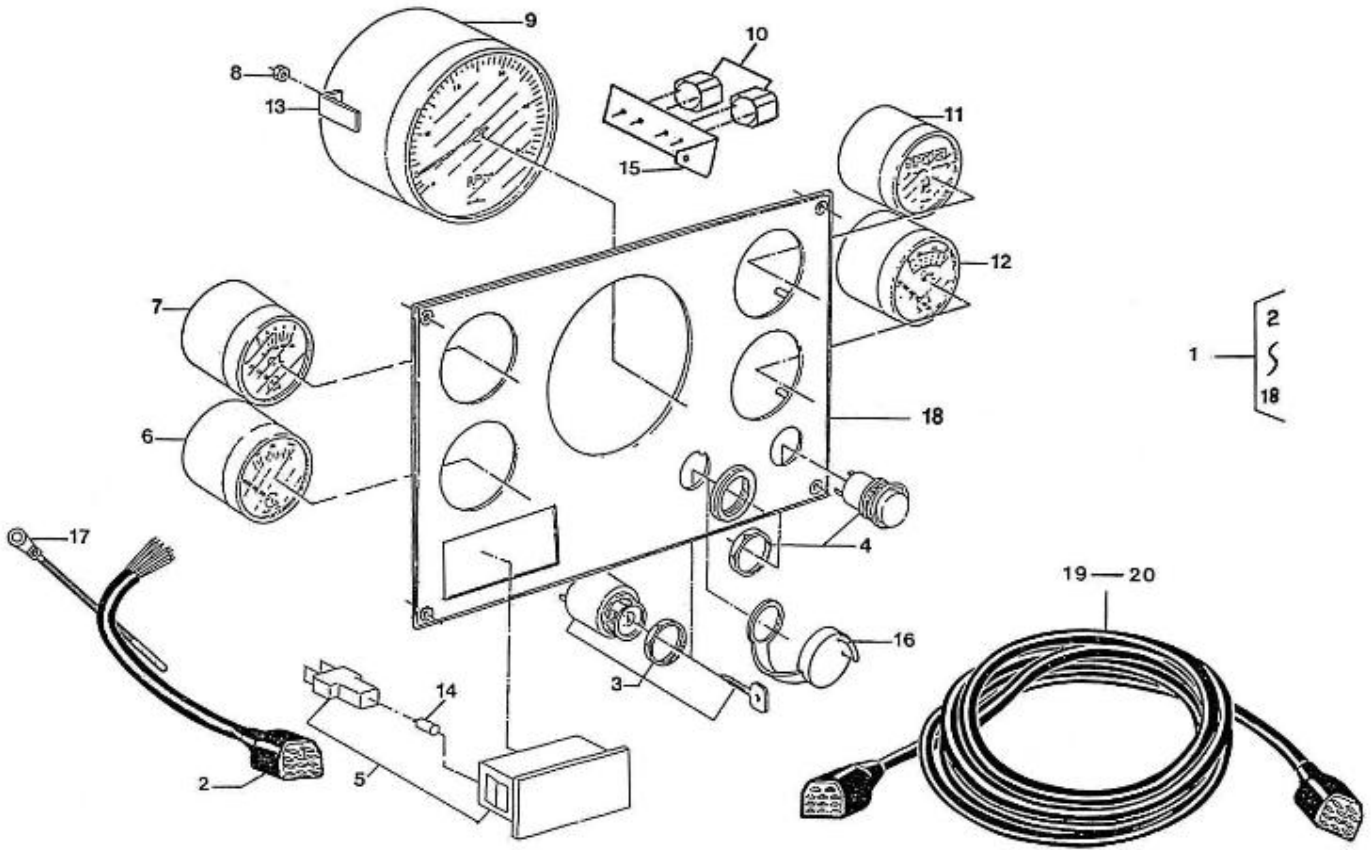

3.110HE STANDARD ENGINE / INSTRUMENT PANELS

Part number	Item	Désignation article	Quantity
970302214	2	PLATE,PANEL 1 INSTRUMENT	1
970301662	2	GAUGE,VDO,TEMP/VOLT 40-120,8-1	1
970304004	2	ENS. CABLAGE TABLEAU 5 INSTR	1
970302667	3	SWITCH,BOSCH STARTER + GLOWING	1
970300967	4	BUTTON,PUSH	1
970300920	4	CLAMP,INSTRUMENTS	8
970302662	4	WIRING,PANEL 1 INSTR. (11P	1
970301191	5	NUT,M 4 A2	8
970856005	5	INDICATORI OTTICI A 4 SPIE	1
970850603	6	THERM.V. 120C 12V D52	1
970302684	6	BUZZER,SONITRON SMA 24A P17.05	2
970850705	7	OIL PRESSURE GAUGE 5B	1
970300920	7	CLAMP,INSTRUMENTS	4
970302684	8	BUZZER,SONITRON SMA 24A P17.05	2
970301191	8	NUT,M 4 A2	12
970856011	8	BULB 12V-2W	2
970302667	9	SWITCH,BOSCH STARTER + GLOWING	1
970300967	10	BUTTON,PUSH	1
970302684	10	BUZZER,SONITRON SMA 24A P17.05	2
970302667	10	SWITCH,BOSCH STARTER + GLOWING	1
970856005	11	INDICATORI OTTICI A 4 SPIE	1
970300967	11	BUTTON,PUSH	1
970856005	12	INDICATORI OTTICI A 4 SPIE	1
970850801	12	VOLTMETER	1
970856011	12	BULB 12V-2W	4
970304021	13	COVER	1
970300920	13	CLAMP,INSTRUMENTS	12
970304021	14	COVER	1
970304019	14	CABLEBINDER,PLASTIC 4.8X195	1
970856011	14	BULB 12V-2W	9
970304019	15	CABLEBINDER,PLASTIC 4.8X195	1
970856011	15	BULB 12V-2W	5
970302669	16	PLATE,PANEL 2 INSTR W/SW GLOW/	1
970301191	16	NUT,M 4 A2	4
970304021	16	COVER	1
970302665	17	WIRING,INTERMEDIATE 4MTR 11POS	1
970304019	17	CABLEBINDER,PLASTIC 4.8X195	1
970302665	18	WIRING,INTERMEDIATE 4MTR 11POS	1
970302666	18	WIRING,INTERMEDIATE 8MTR 11POS	1
970302665	19	WIRING,INTERMEDIATE 4MTR 11POS	1
970302666	19	WIRING,INTERMEDIATE 8MTR 11POS	1
970302666	20	WIRING,INTERMEDIATE 8MTR 11POS	1